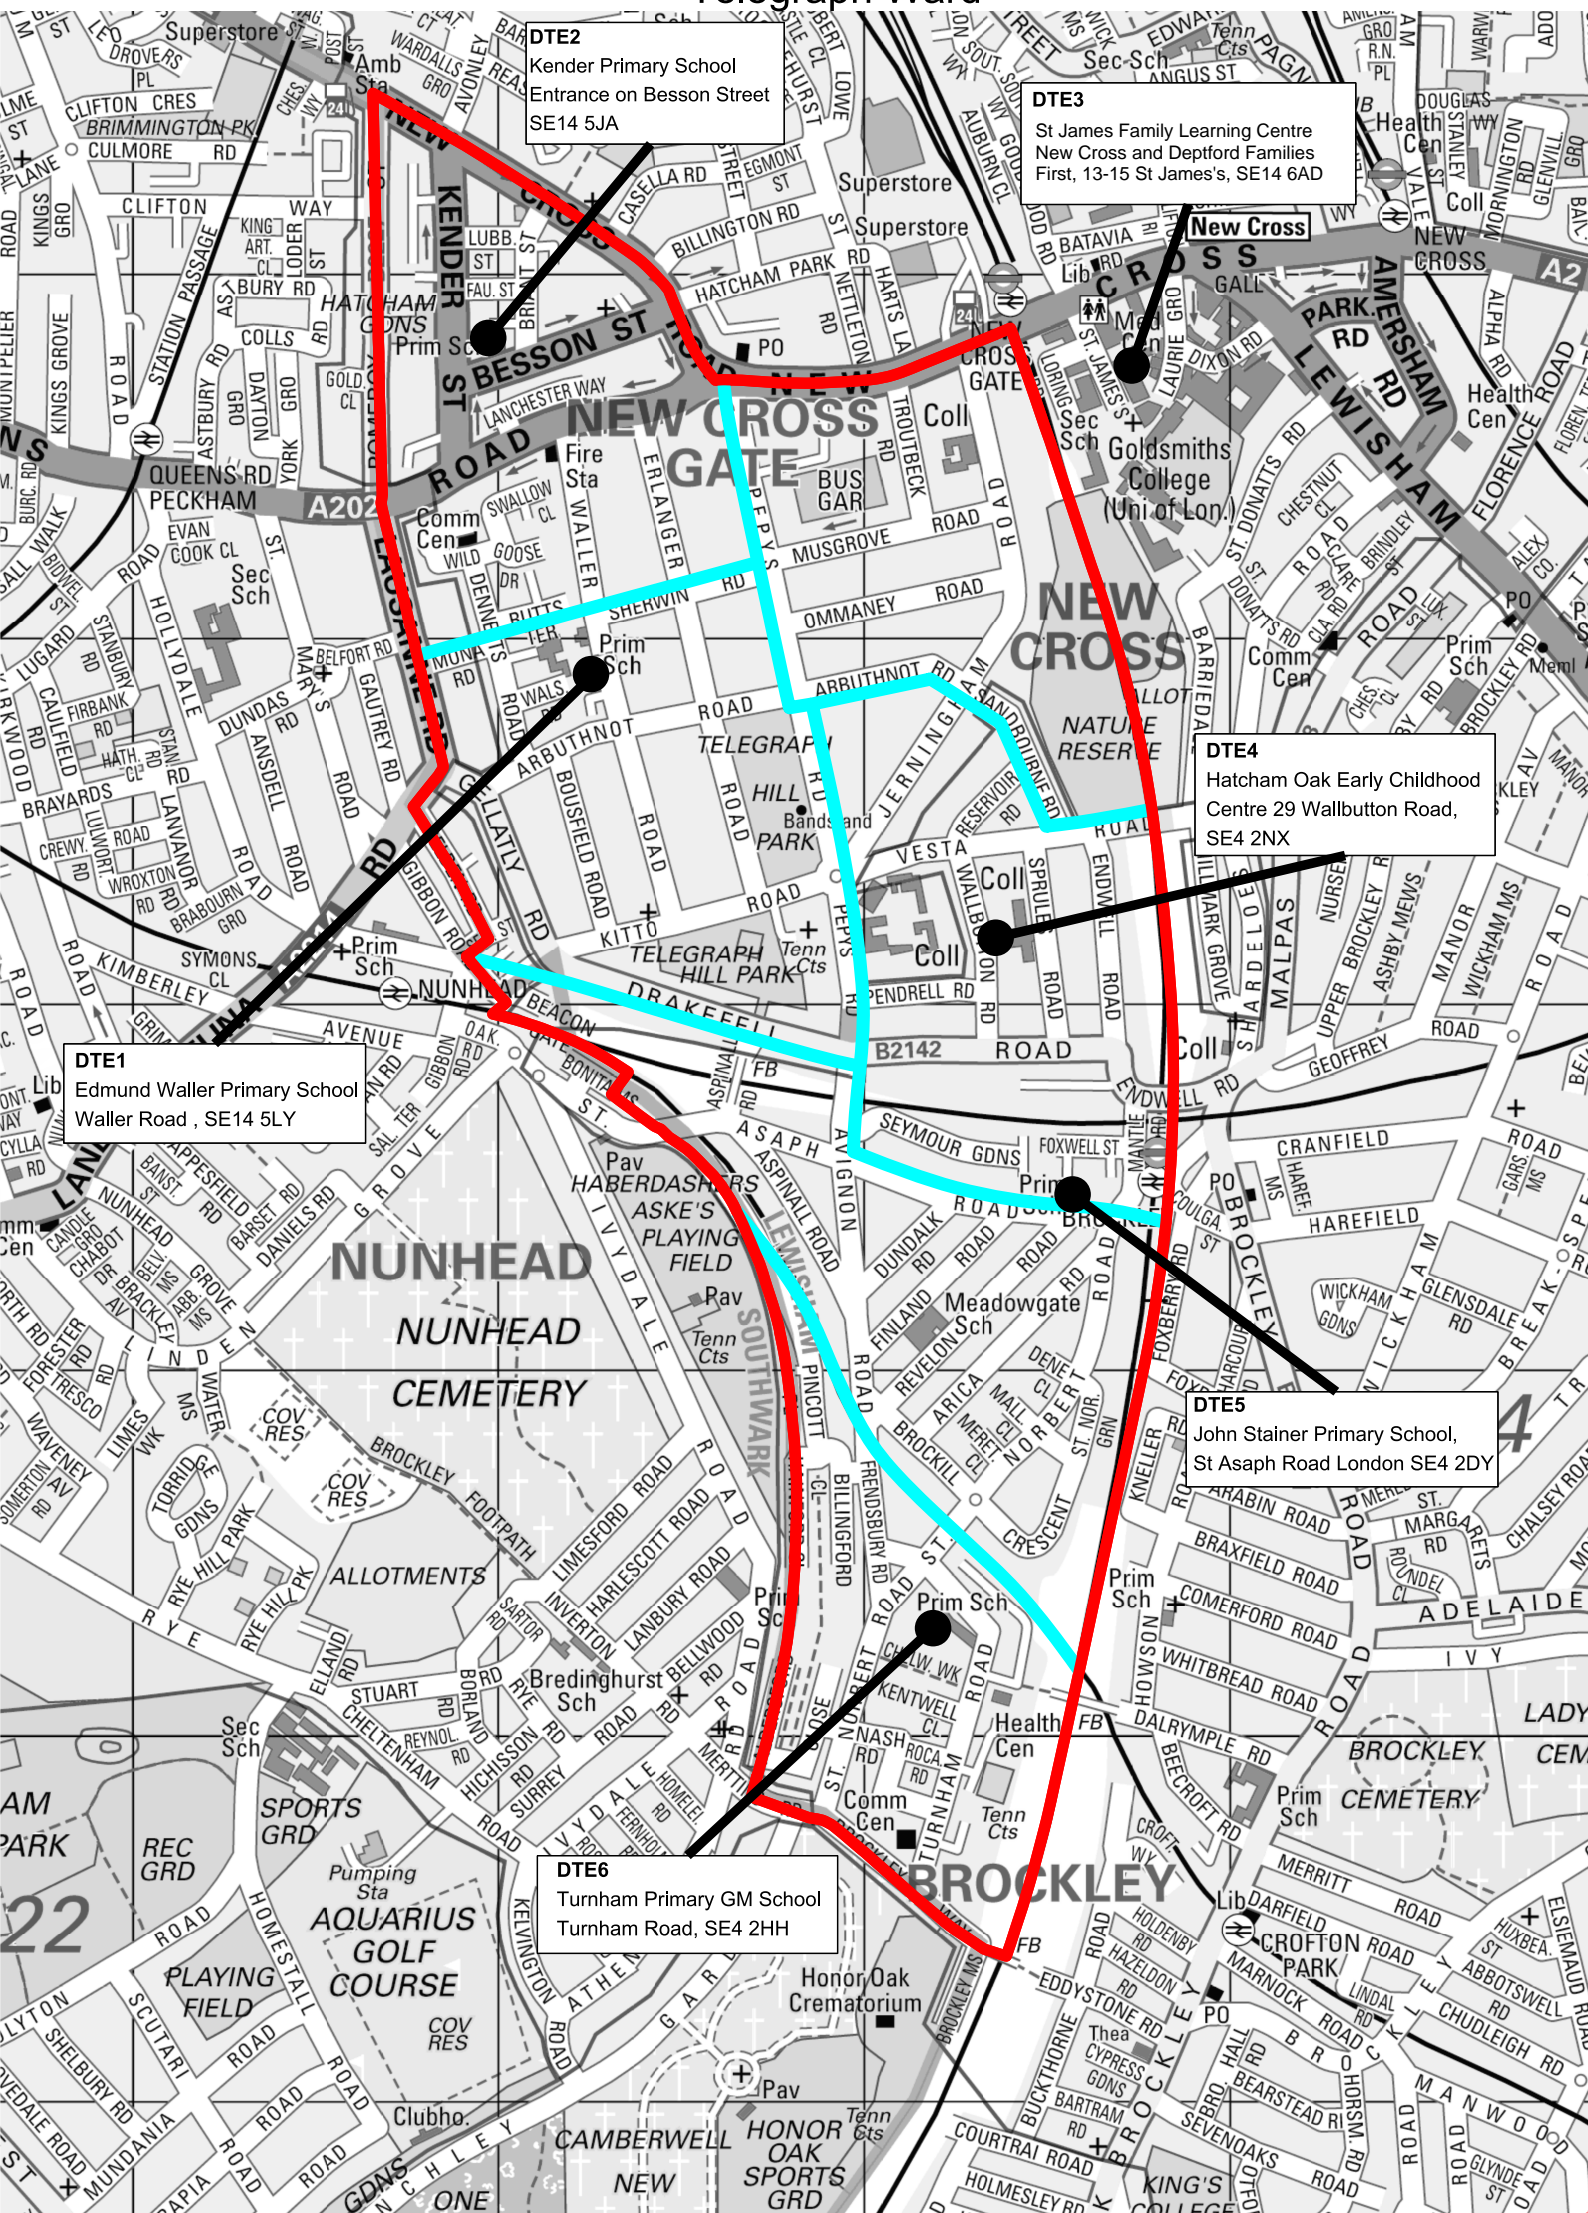

# Telegraph Ward

**DTE2**  
Kender Primary School  
Entrance on Besson Street  
SE14 5JA

**DTE3**  
St James Family Learning Centre  
New Cross and Deptford Families  
First, 13-15 St James's, SE14 6AD

**DTE1**  
Edmund Waller Primary School  
Waller Road, SE14 5LY

**DTE4**  
Hatcham Oak Early Childhood  
Centre 29 Wallbuton Road,  
SE4 2NX

**DTE5**  
John Stainer Primary School,  
St Asaph Road London SE4 2DY

**DTE6**  
Turnham Primary GM School  
Turnham Road, SE4 2HH