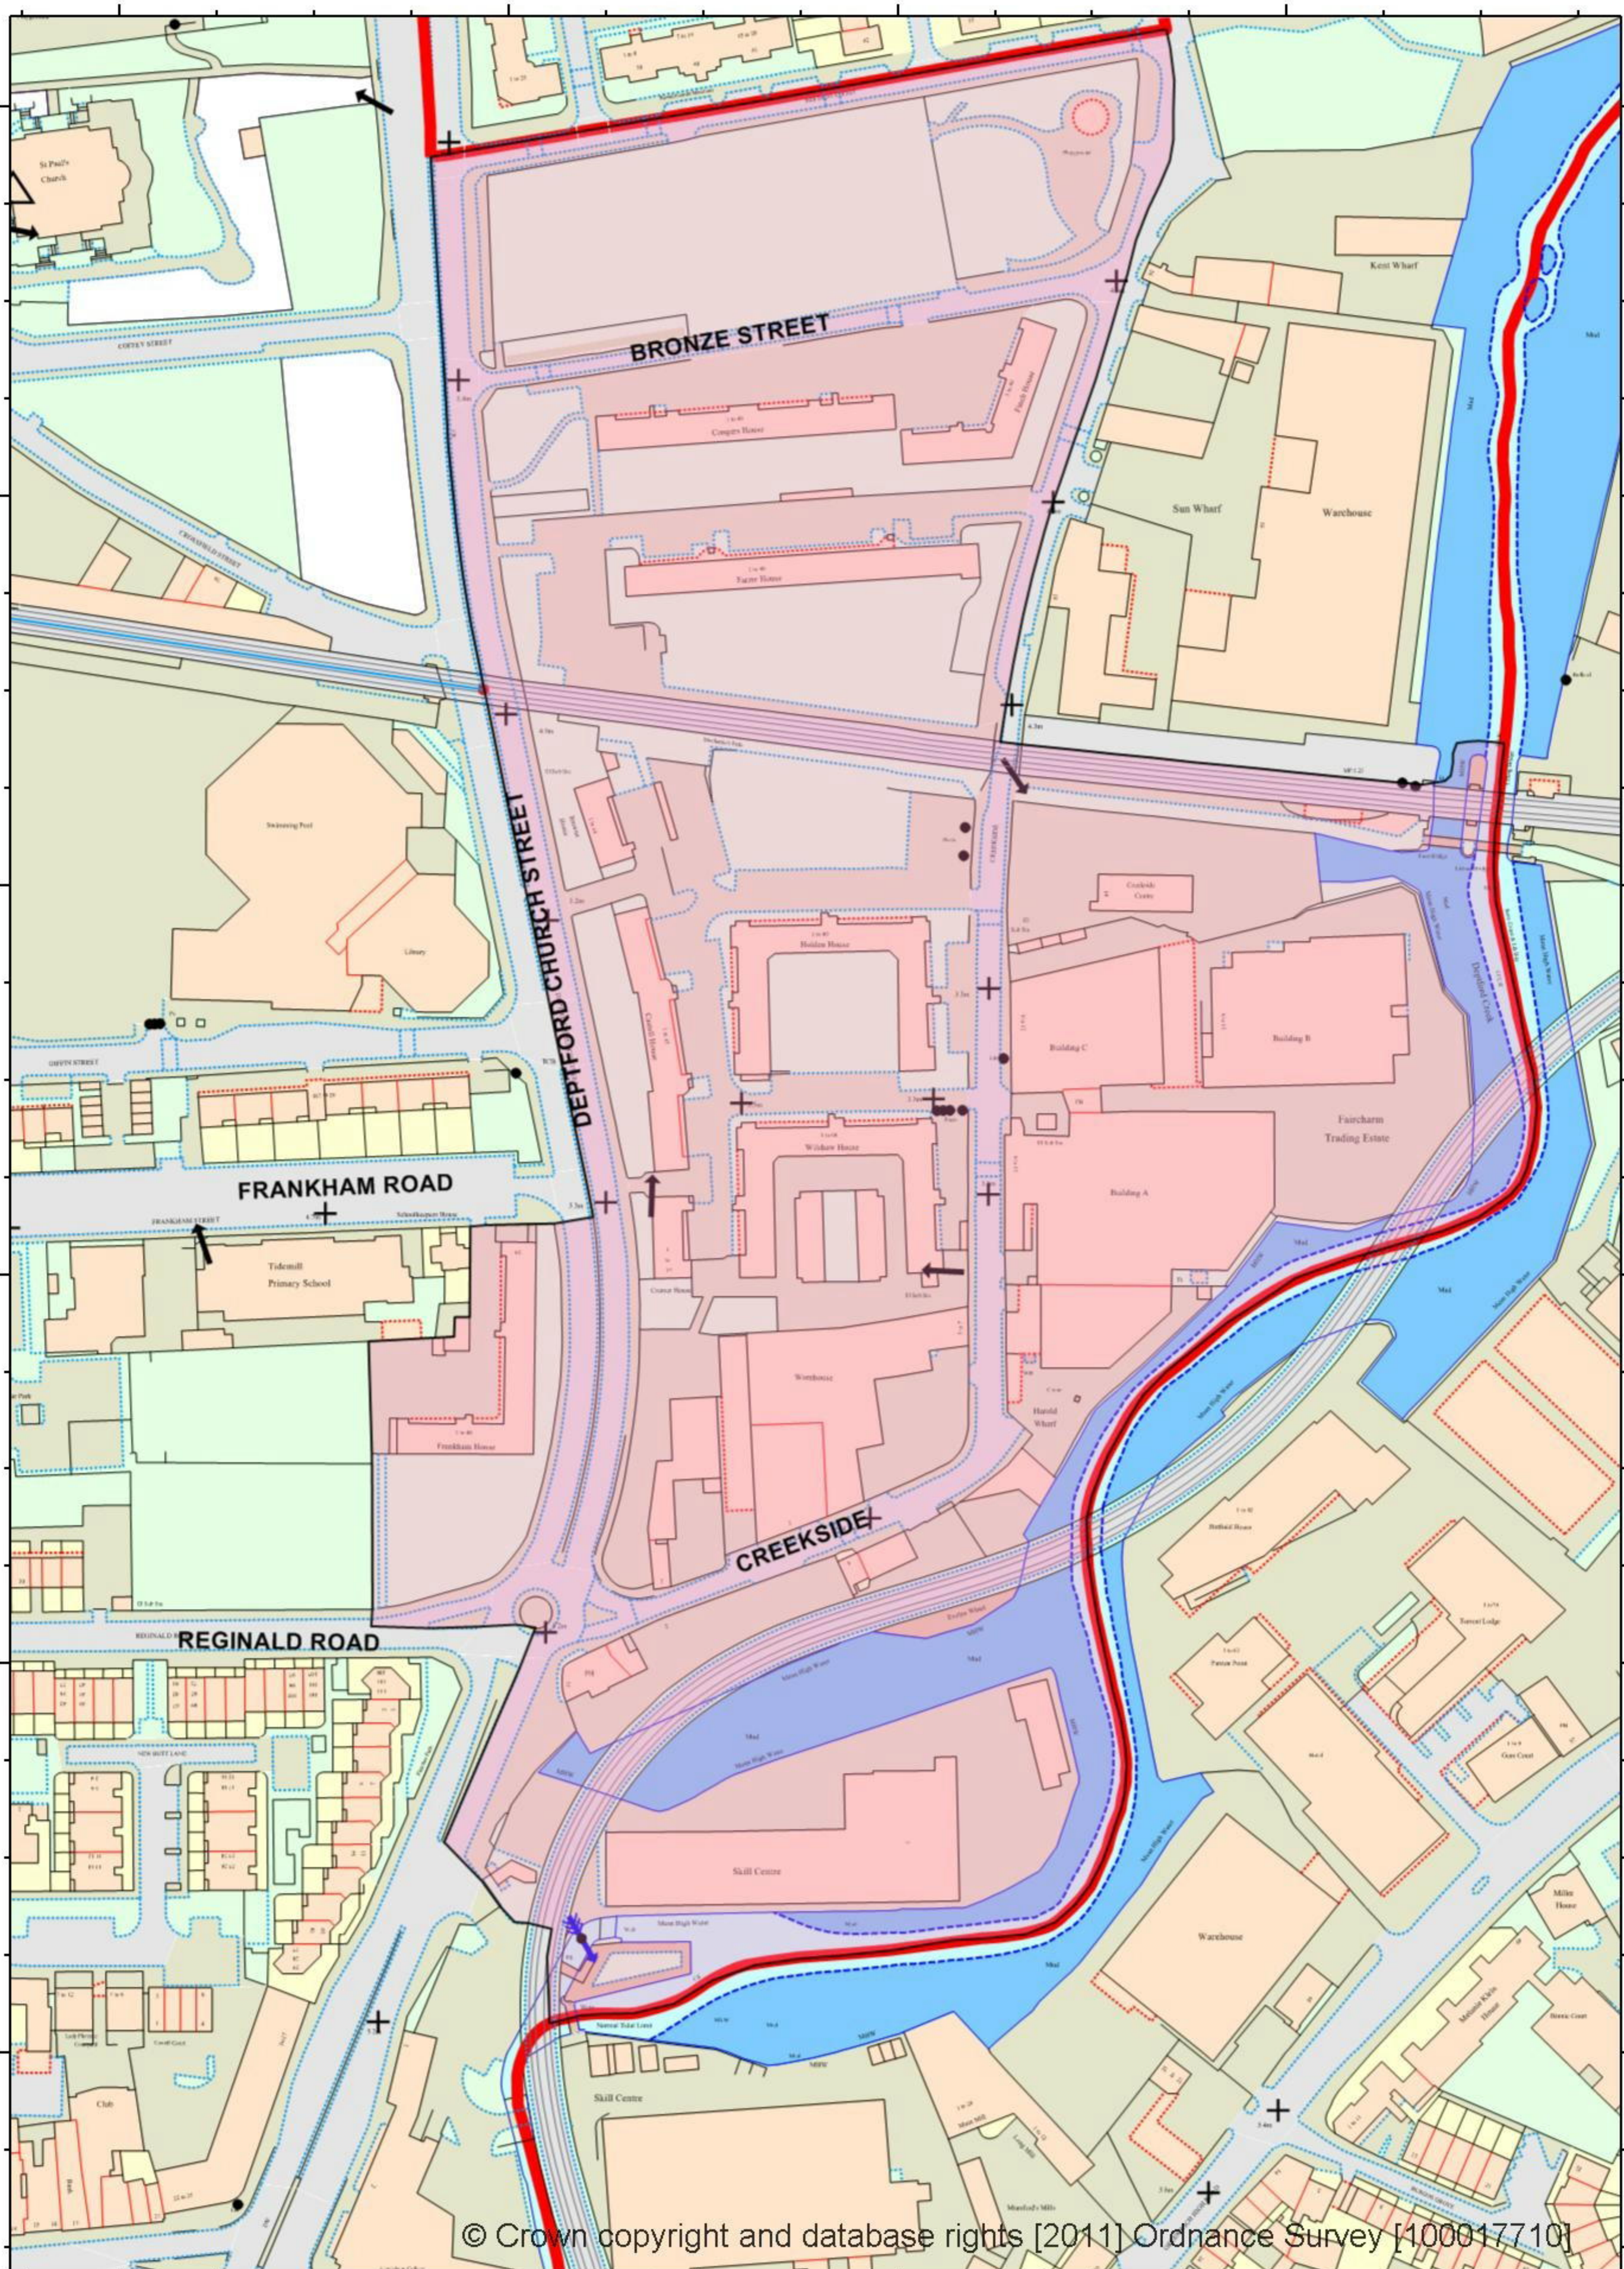

# Deptford Creekside Conservation Area boundaries

## Key

-  Borough Boundary
-  Deptford Creekside - Conservation Area boundary (adopted May 2012)