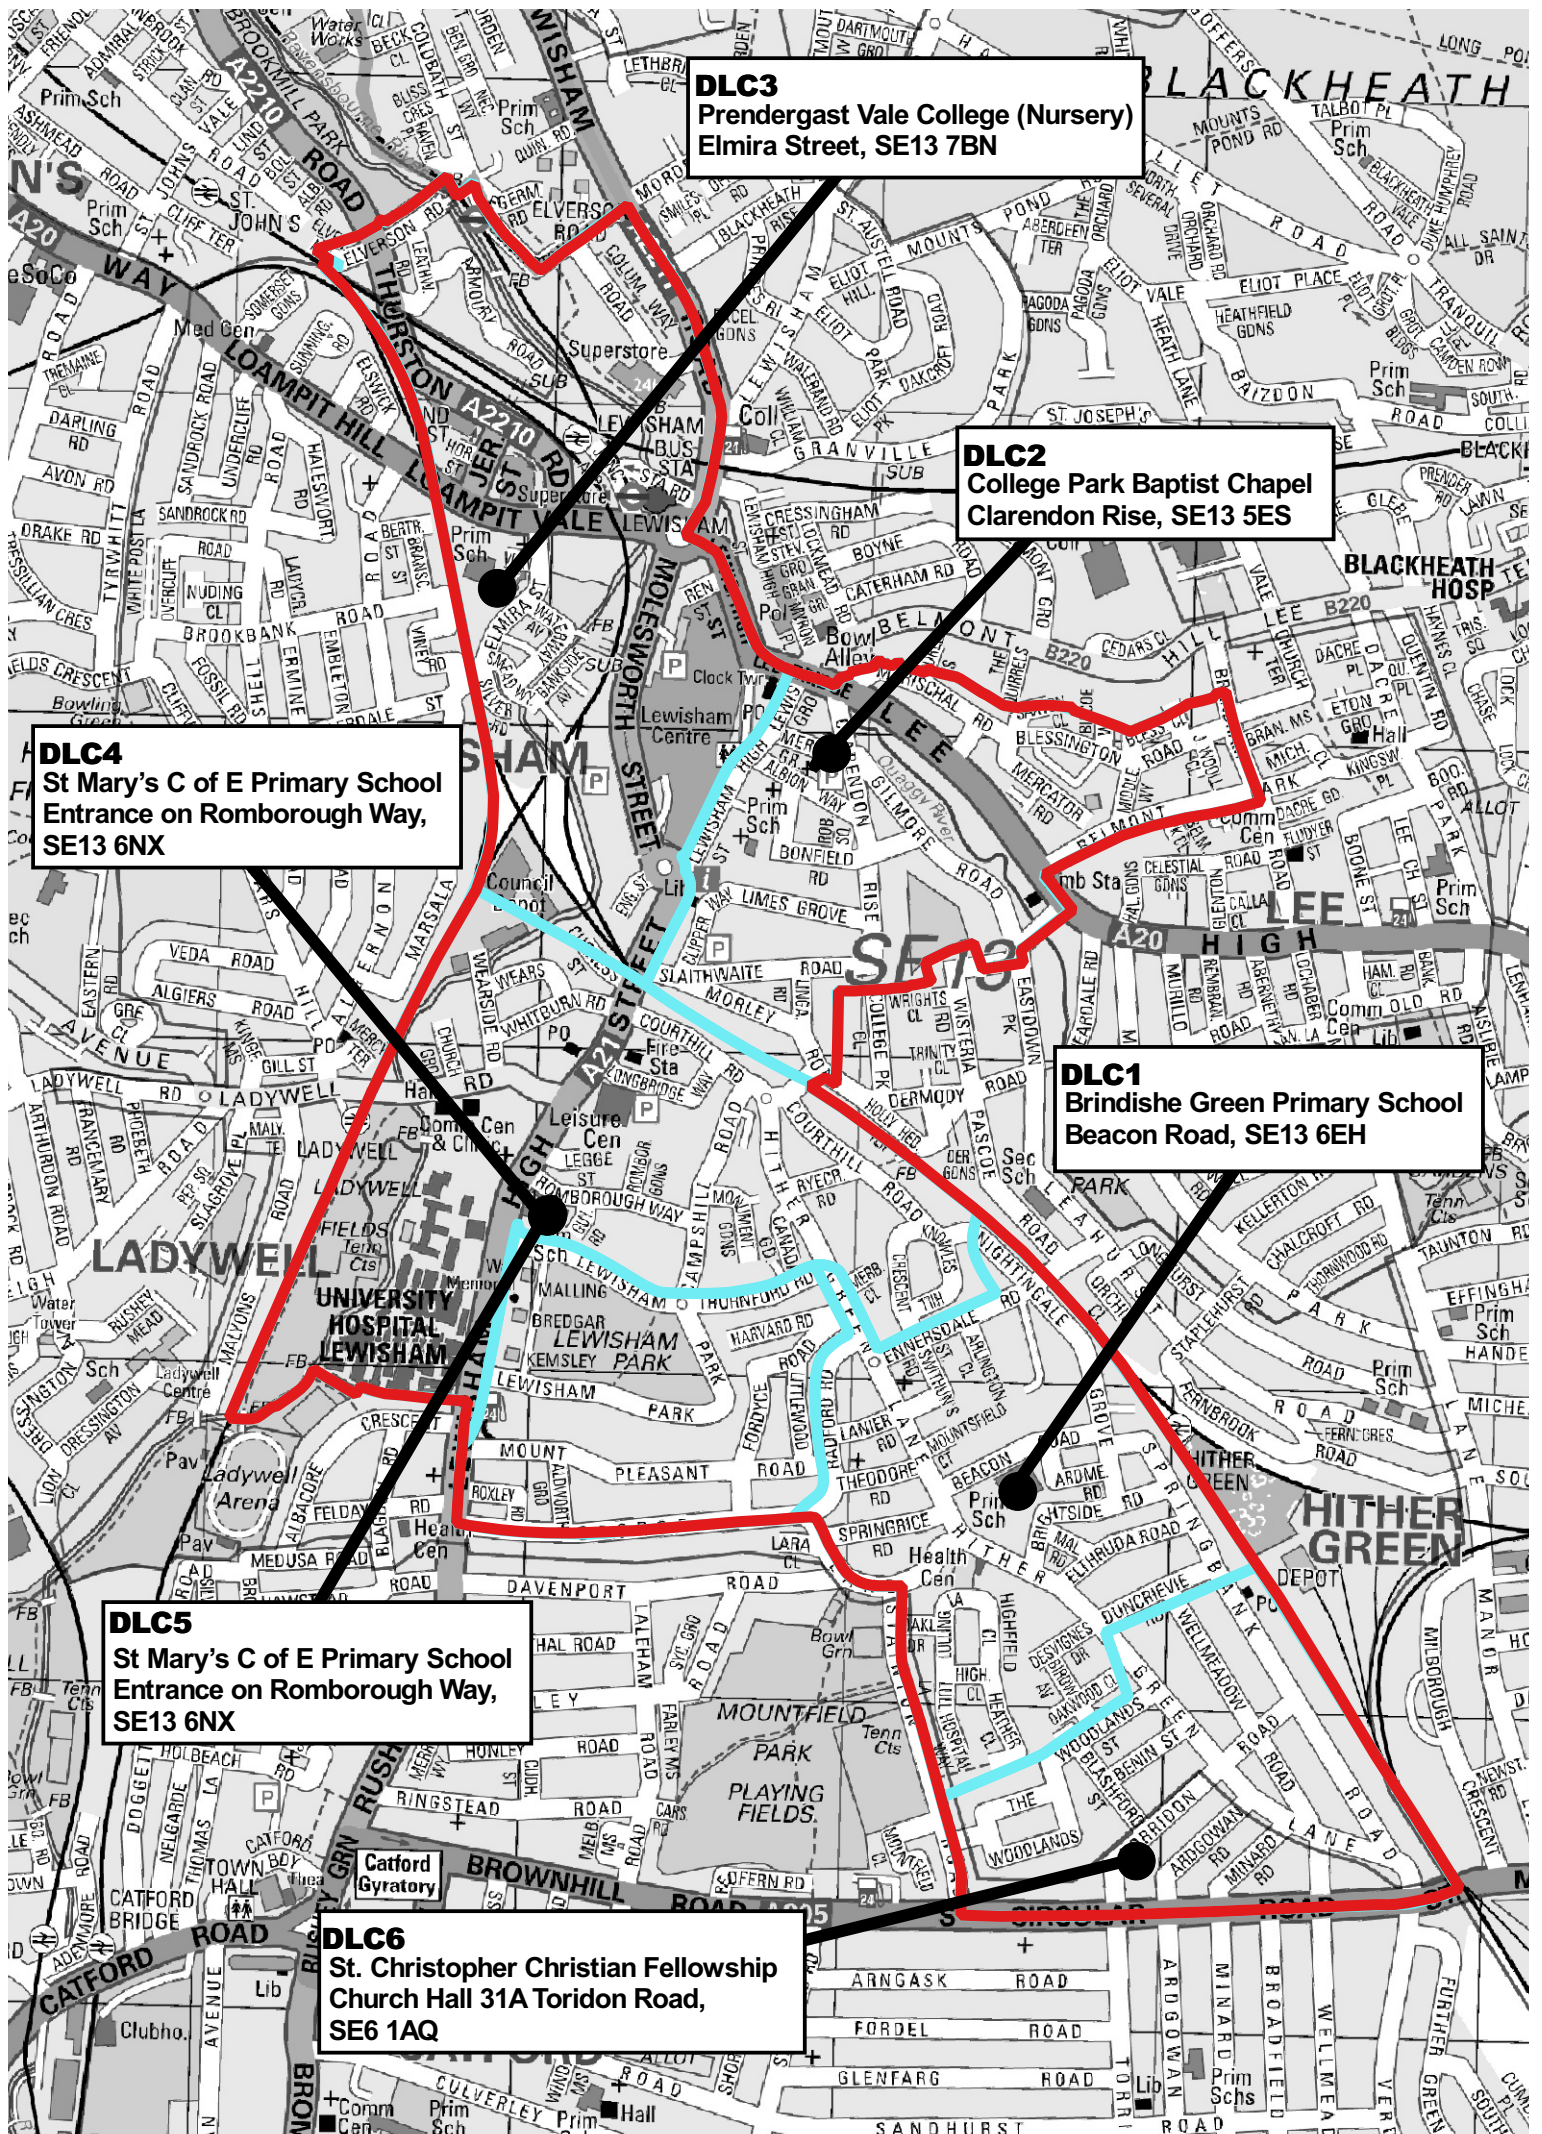

# LEWISHAM CENTRAL WARD

**DLC3**  
Prendergast Vale College (Nursery)  
Elmira Street, SE13 7BN

**DLC2**  
College Park Baptist Chapel  
Clarendon Rise, SE13 5ES

**DLC4**  
St Mary's C of E Primary School  
Entrance on Romborough Way,  
SE13 6NX

**DLC1**  
Brindishe Green Primary School  
Beacon Road, SE13 6EH

**DLC5**  
St Mary's C of E Primary School  
Entrance on Romborough Way,  
SE13 6NX

**DLC6**  
St. Christopher Christian Fellowship  
Church Hall 31A Toridon Road,  
SE6 1AQ