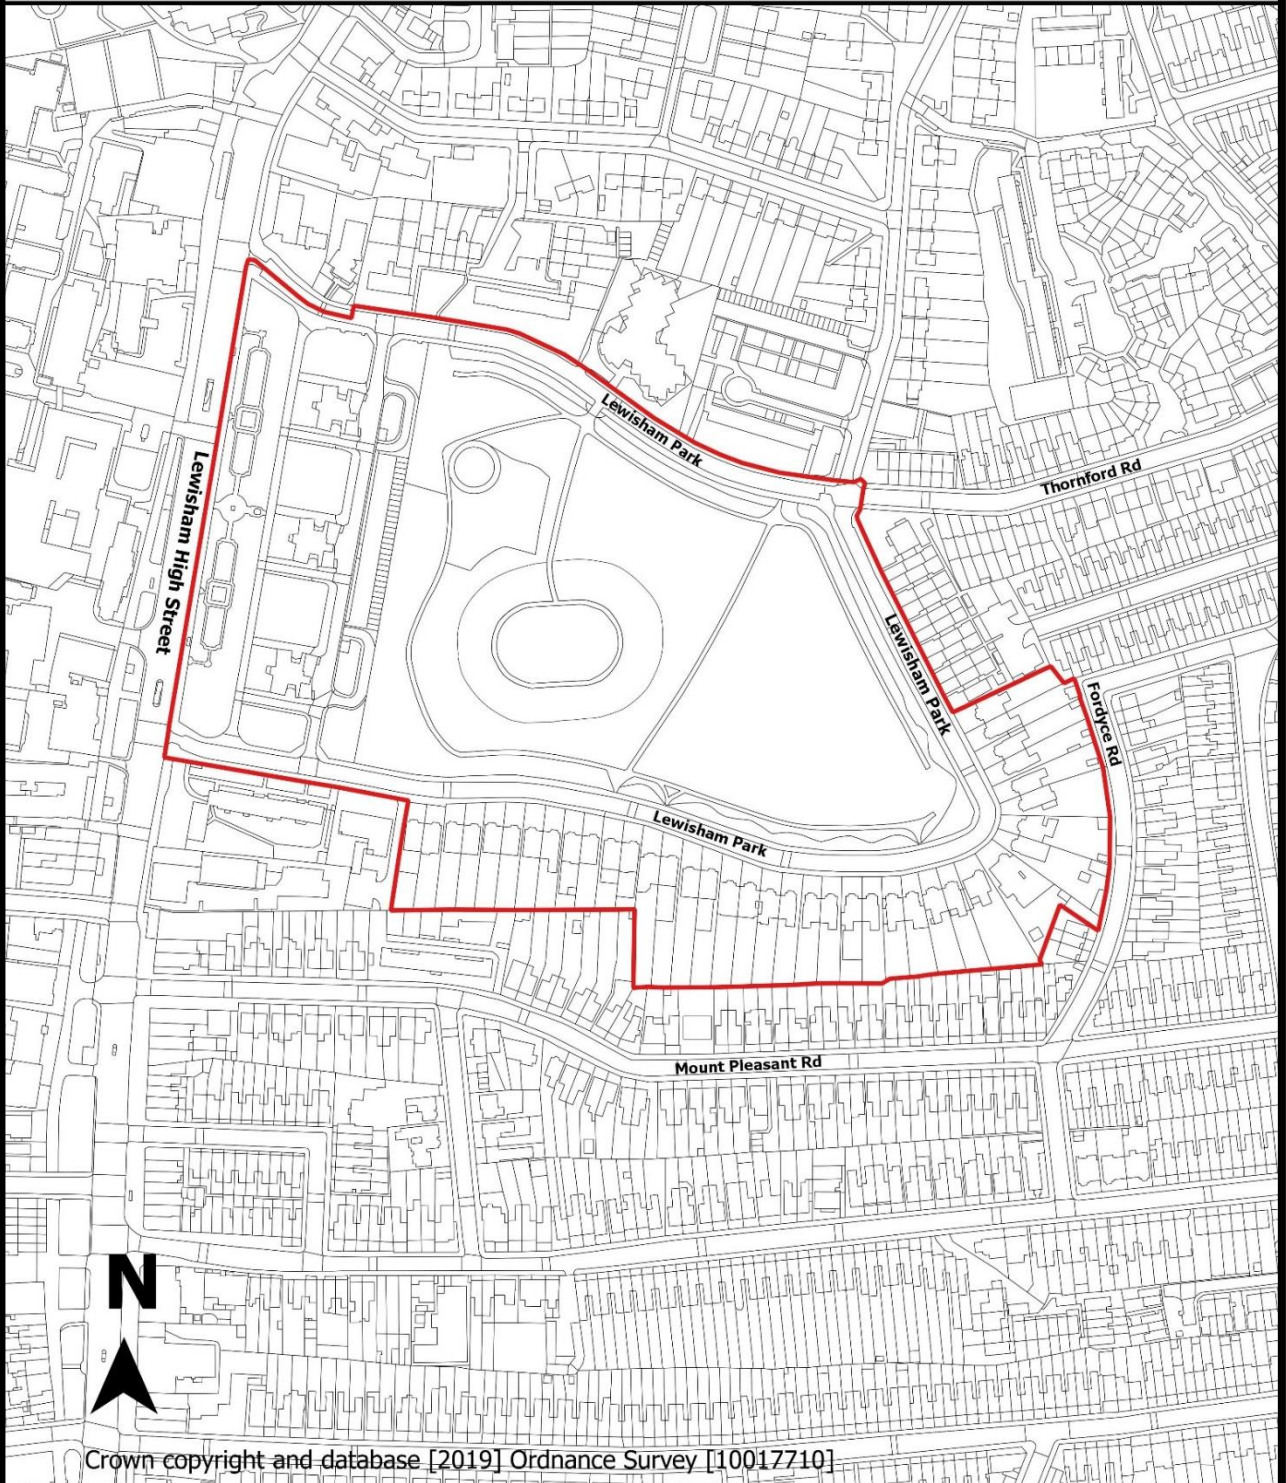

Lewisham Park Conservation Area Boundary

Crown copyright and database [2019] Ordnance Survey [10017710]

Key:

Lewisham Park Conservation Area

Area: 9.02 ha