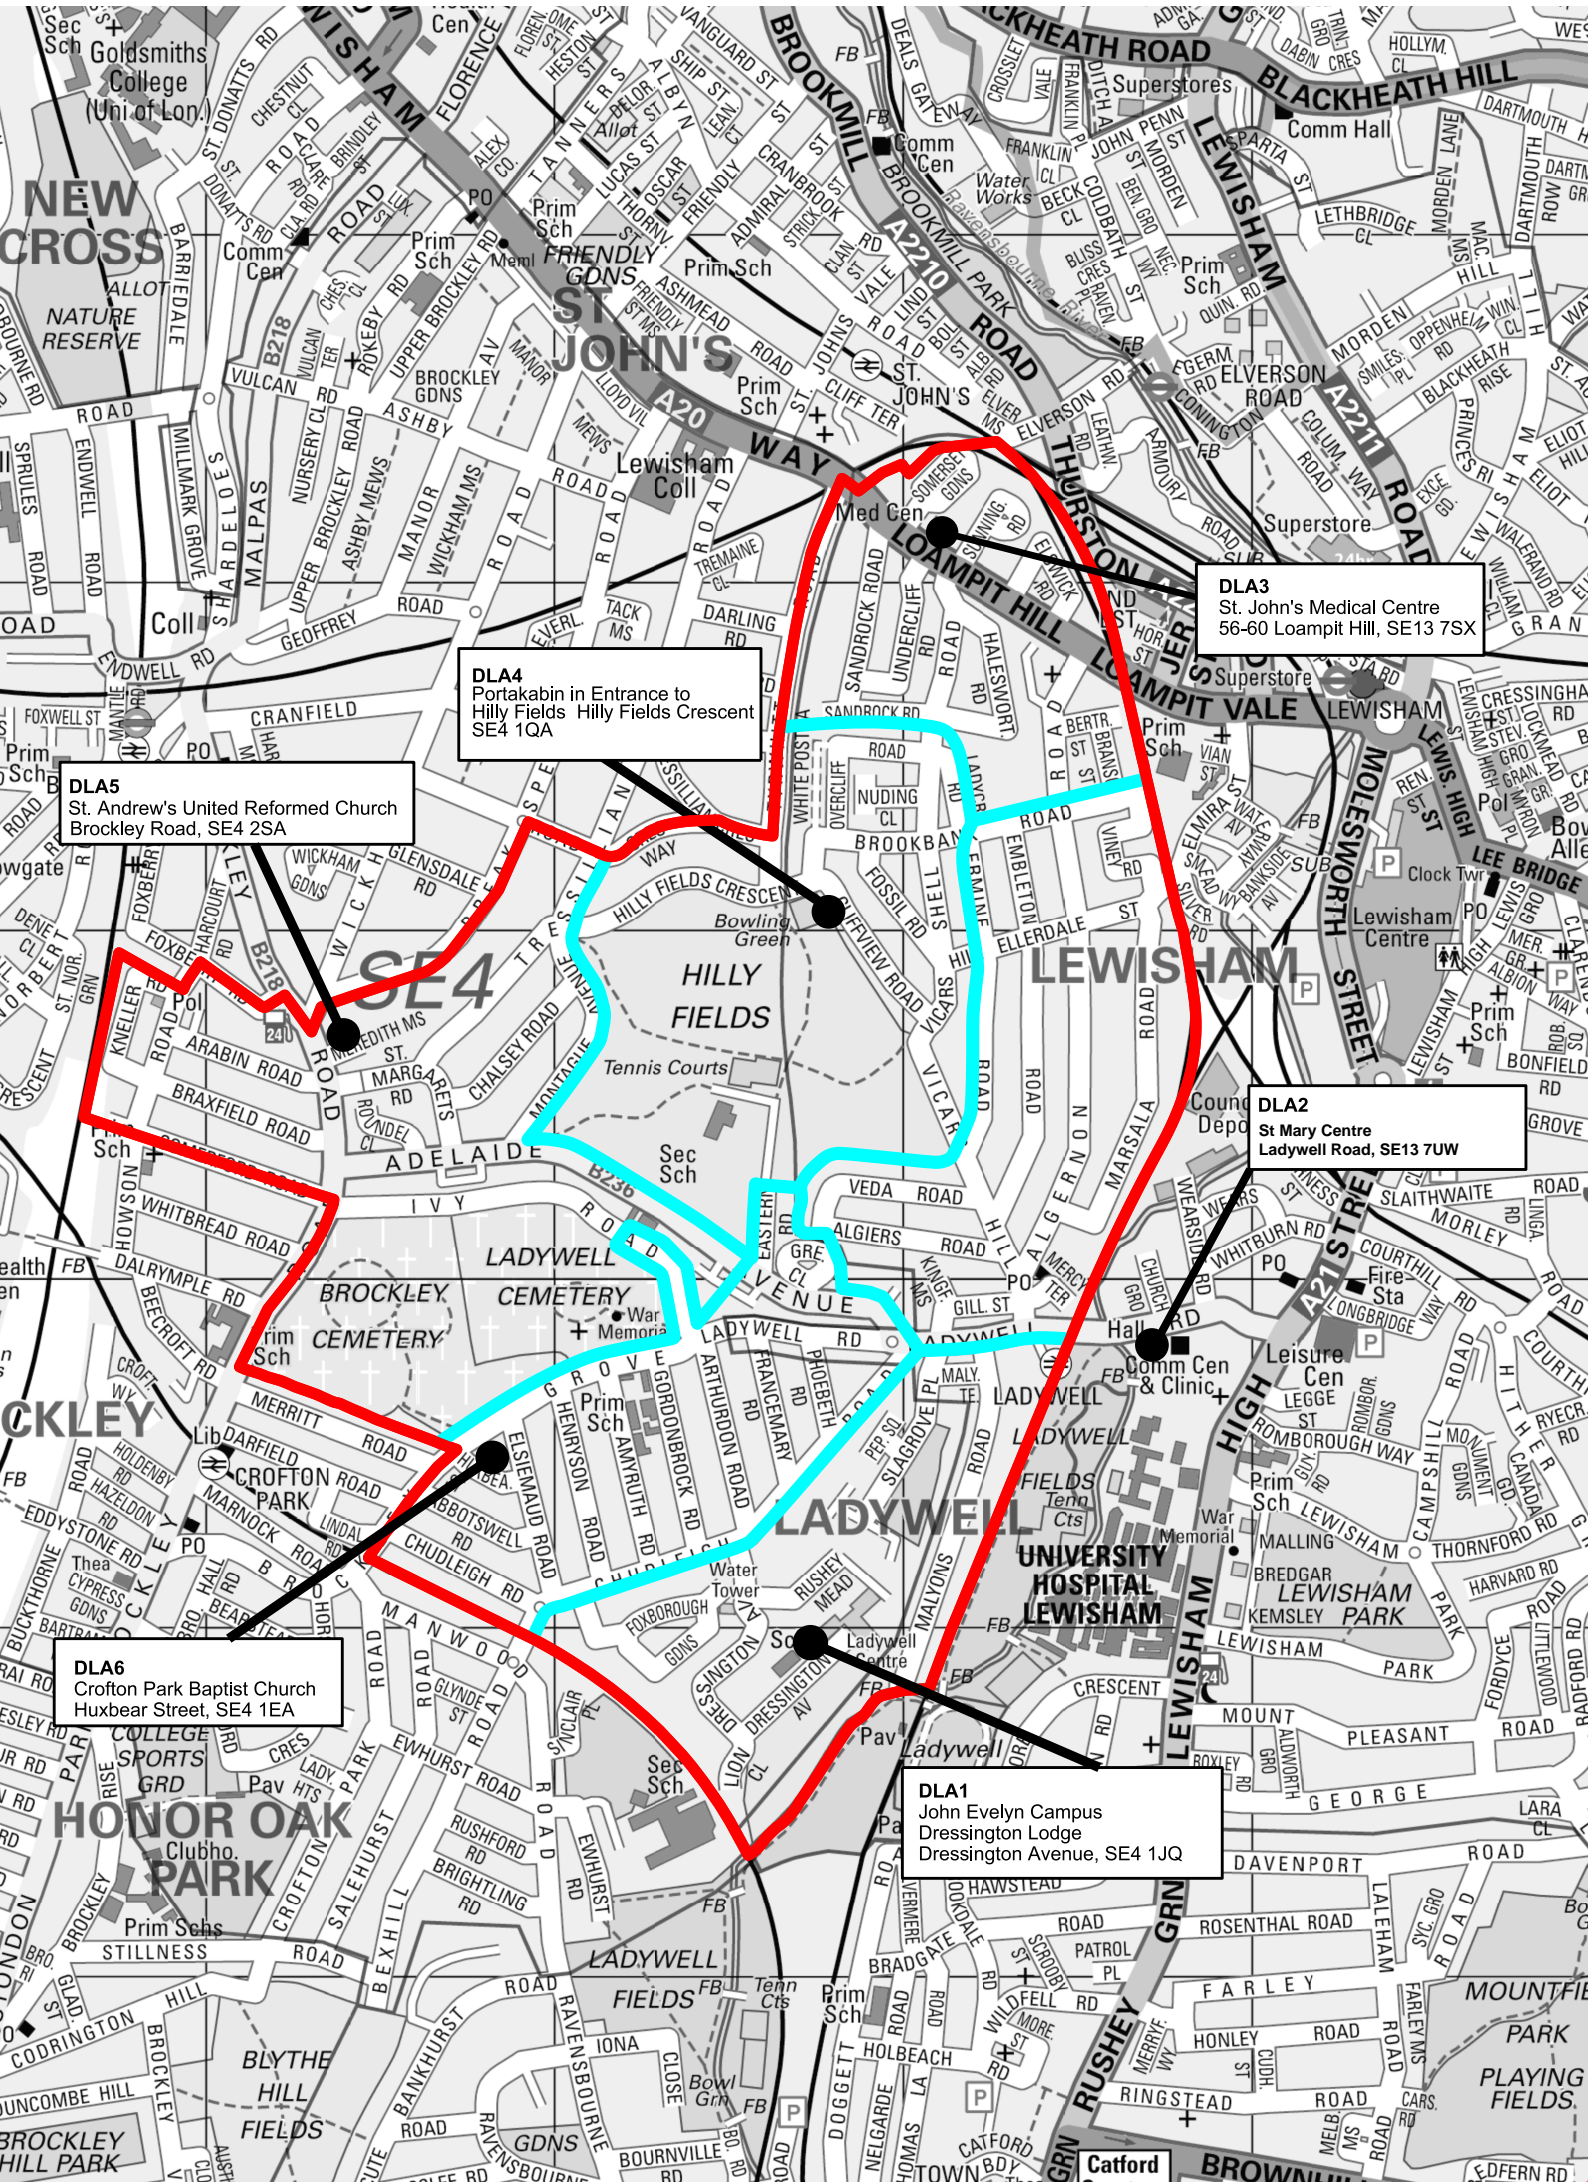

Ladywell Ward

DLA3
St. John's Medical Centre
56-60 Loampit Hill, SE13 7SX

DLA4
Portakabin in Entrance to
Hilly Fields Hilly Fields Crescent
SE4 1QA

DLA5
St. Andrew's United Reformed Church
Brockley Road, SE4 2SA

DLA2
St Mary Centre
Ladywell Road, SE13 7UW

DLA6
Crofton Park Baptist Church
Huxbear Street, SE4 1EA

DLA1
John Evelyn Campus
Dressington Lodge
Dressington Avenue, SE4 1JQ