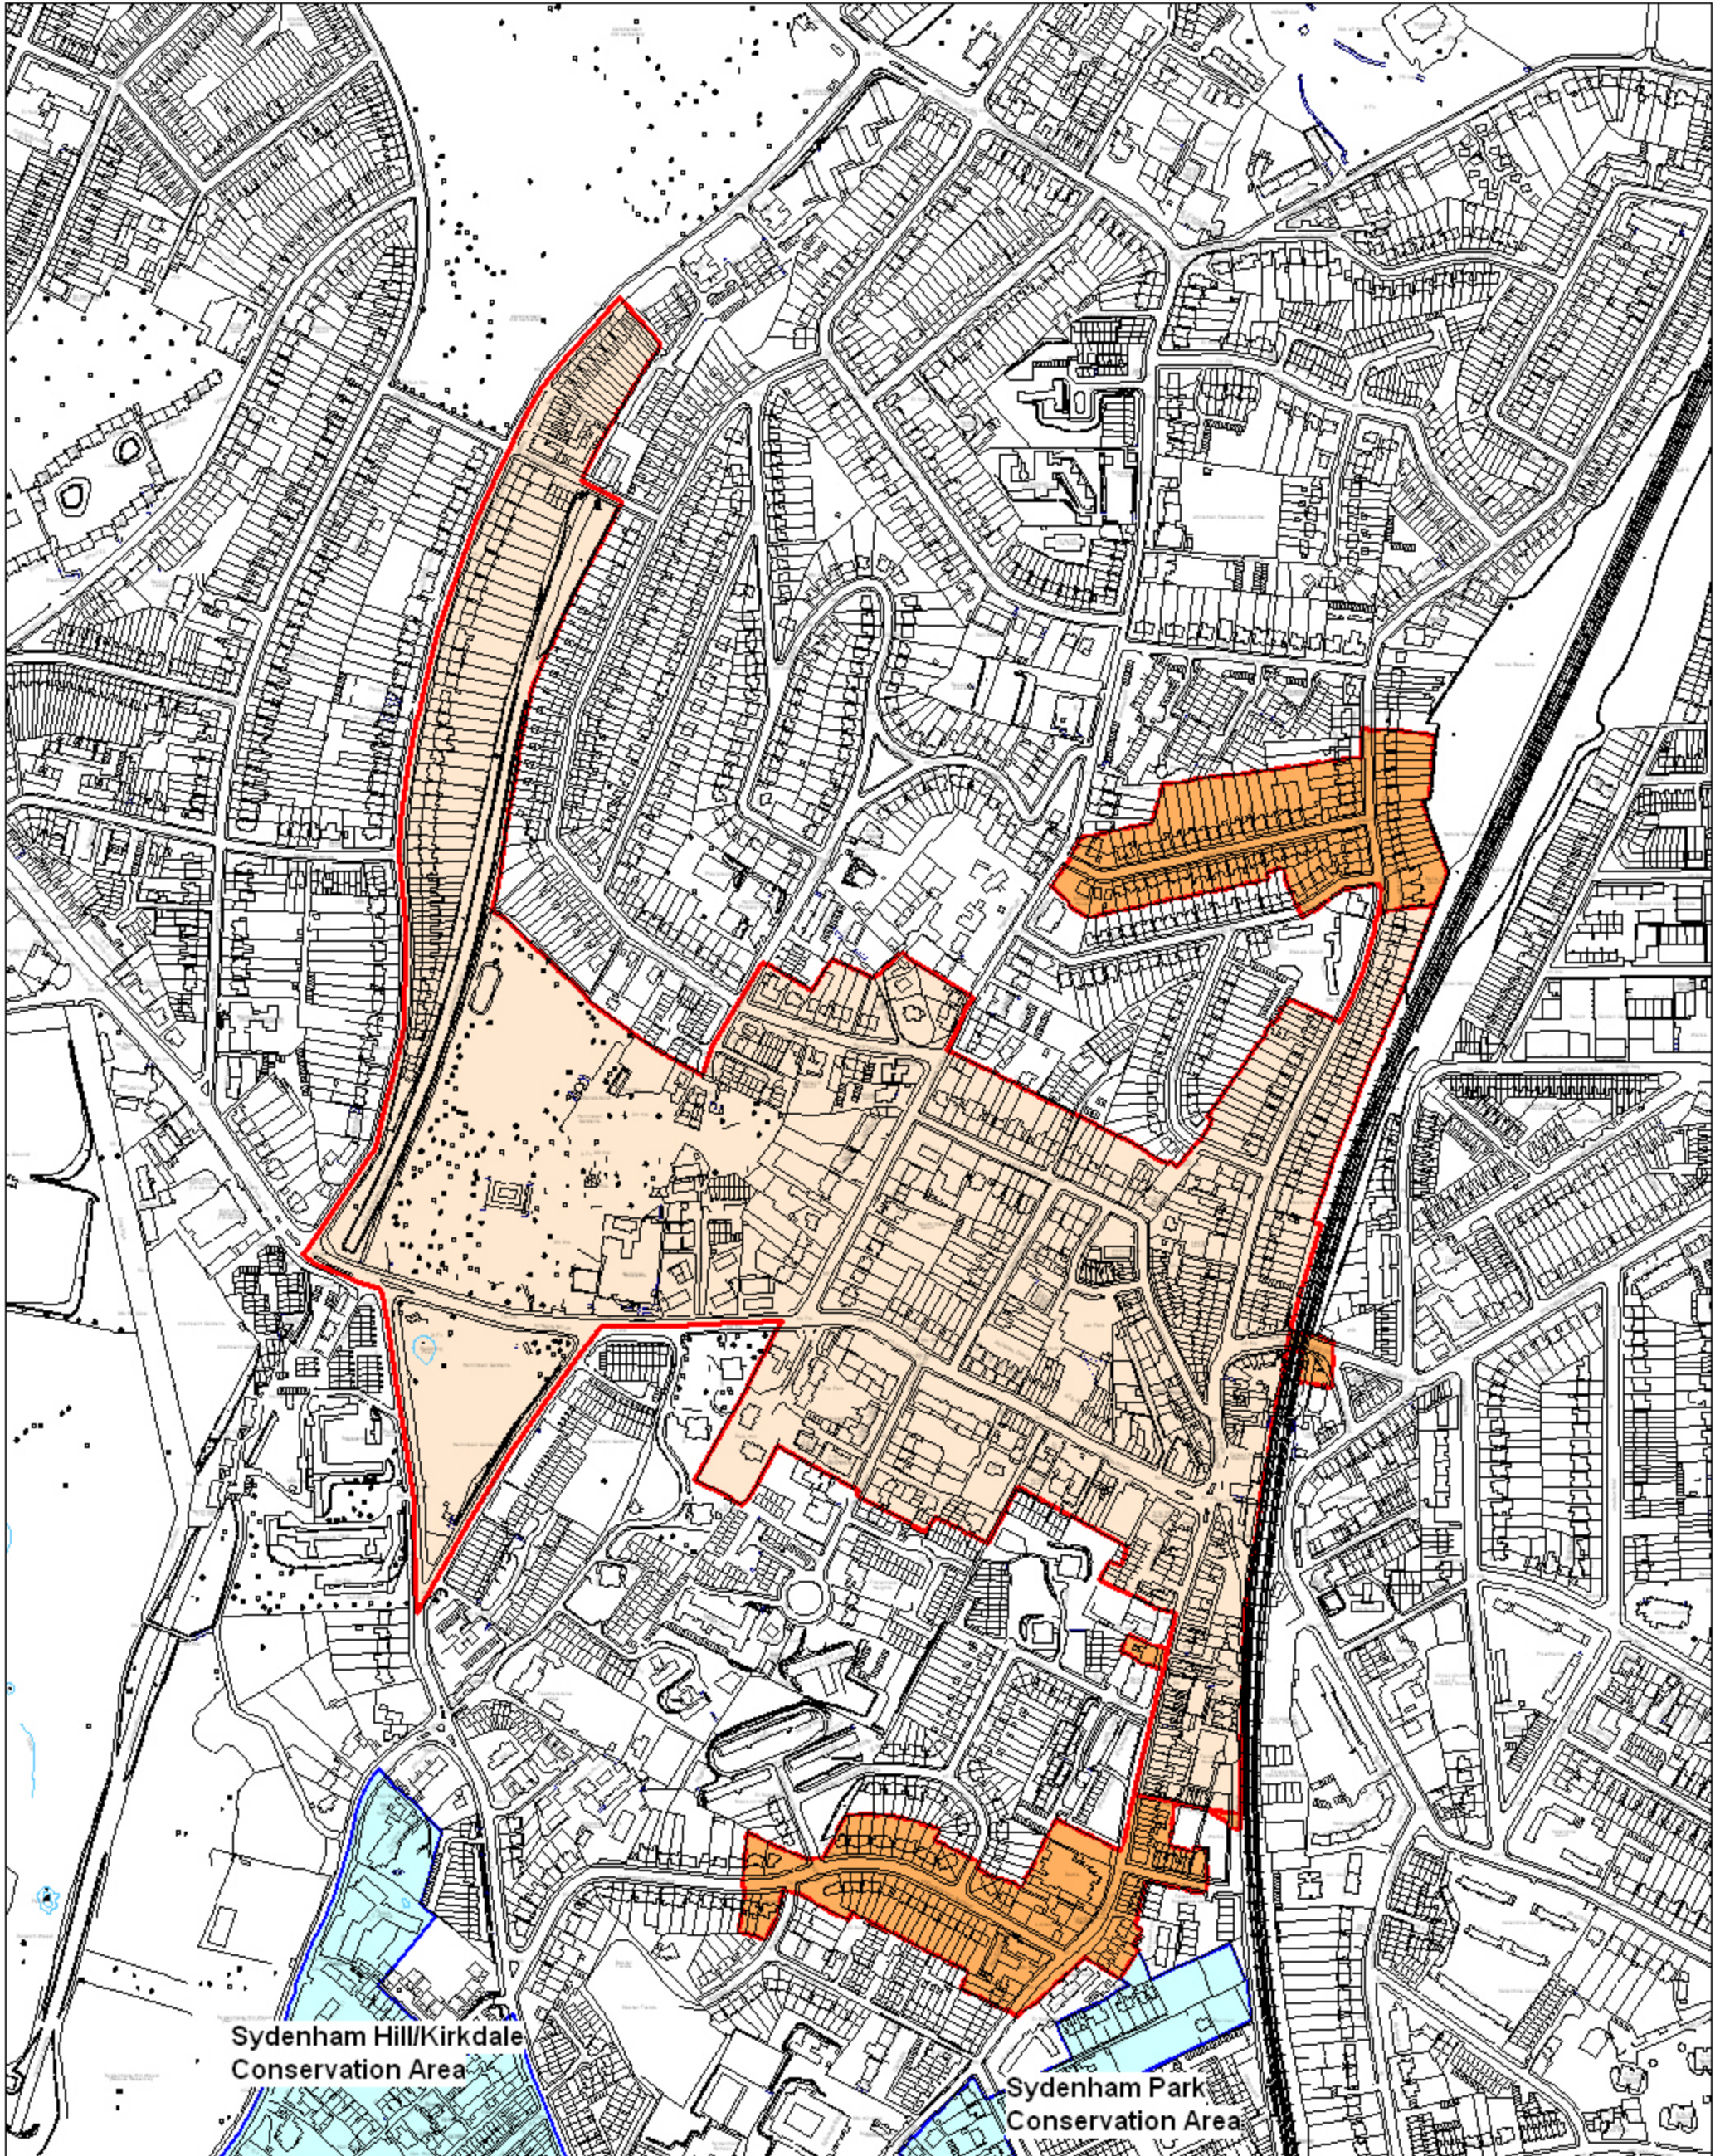

Forest Hill Conservation Area

Sydenham Hill/Kirkdale
Conservation Area

Sydenham Park
Conservation Area

- Conservation Area
- Latest Conservation Area Extensions
- Adjoining Conservation Area

Designation: 1976
Latest Extension: 14/07/2010
Appraisal: 2010
Article 4 Direction : Yes, most residential streets
Area: 45.23ha