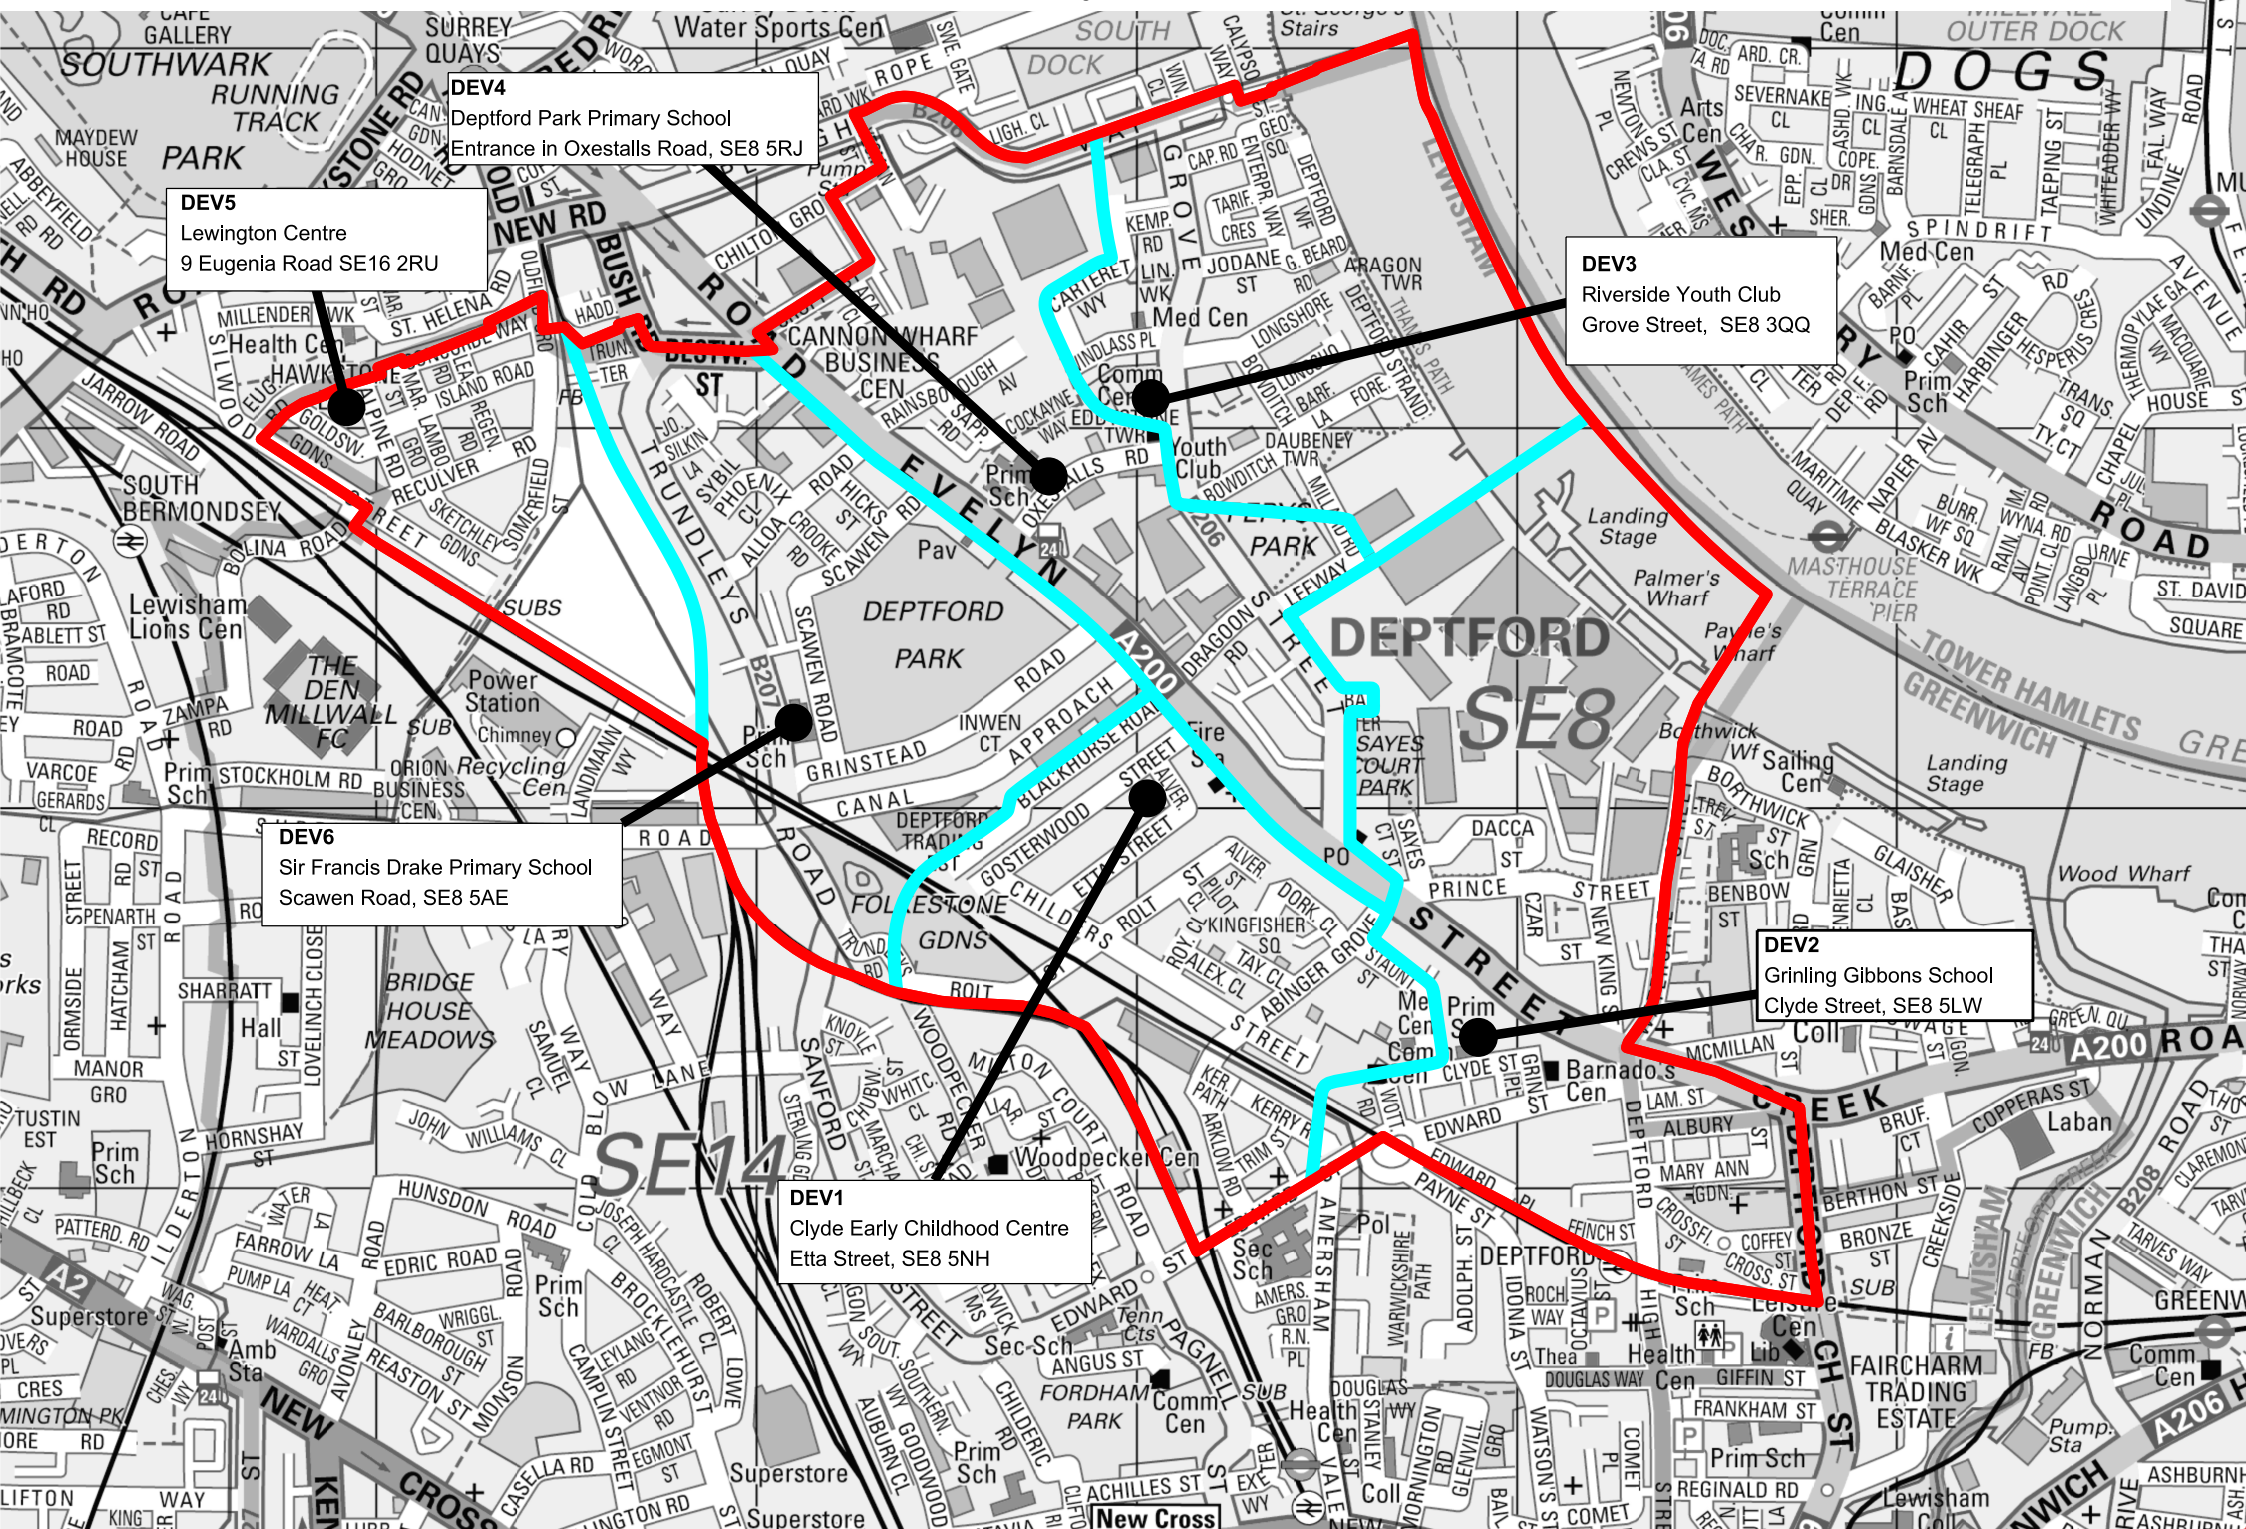

Evelyn Ward

DEV4
Deptford Park Primary School
Entrance in Oxestalls Road, SE8 5RJ

DEV5
Lewington Centre
9 Eugenia Road SE16 2RU

DEV3
Riverside Youth Club
Grove Street, SE8 3QQ

DEV6
Sir Francis Drake Primary School
Scaven Road, SE8 5AE

DEV2
Grinling Gibbons School
Clyde Street, SE8 5LW

DEV1
Clyde Early Childhood Centre
Etta Street, SE8 5NH

New Cross