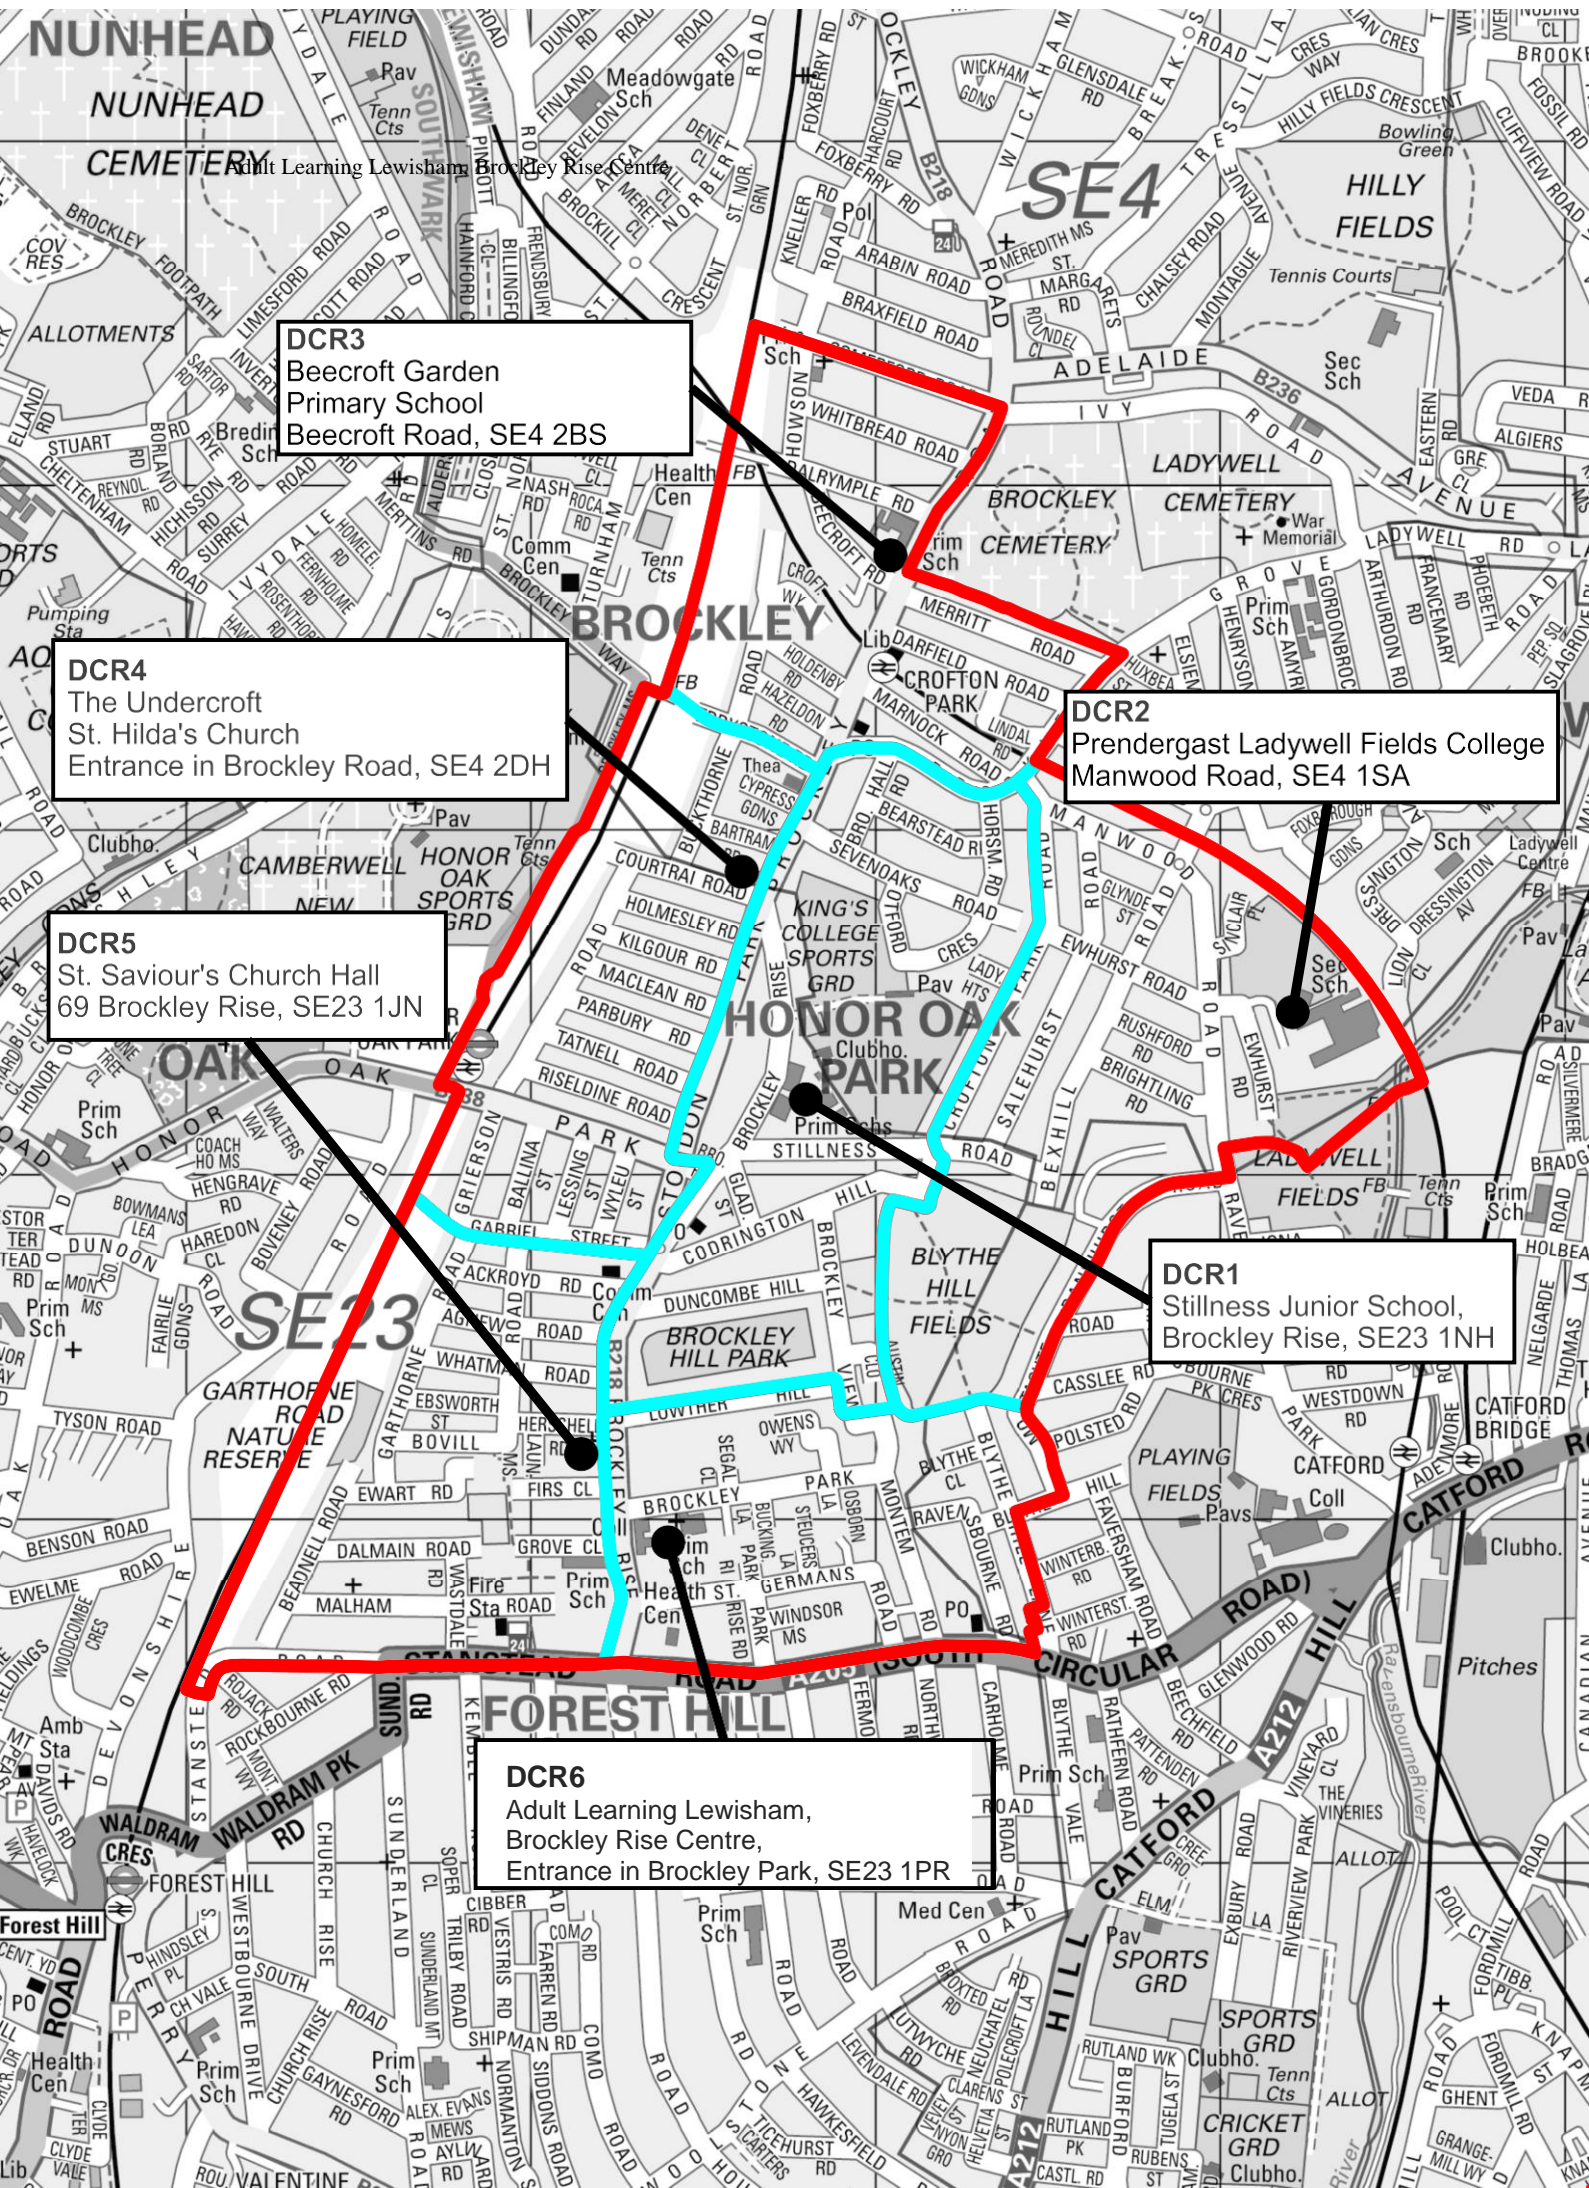

# Crofton Park Ward

**DCR3**  
Beecroft Garden  
Primary School  
Beecroft Road, SE4 2BS

**DCR4**  
The Undercroft  
St. Hilda's Church  
Entrance in Brockley Road, SE4 2DH

**DCR5**  
St. Saviour's Church Hall  
69 Brockley Rise, SE23 1JN

**DCR2**  
Prendergast Ladywell Fields College  
Manwood Road, SE4 1SA

**DCR1**  
Stillness Junior School,  
Brockley Rise, SE23 1NH

**DCR6**  
Adult Learning Lewisham,  
Brockley Rise Centre,  
Entrance in Brockley Park, SE23 1PR