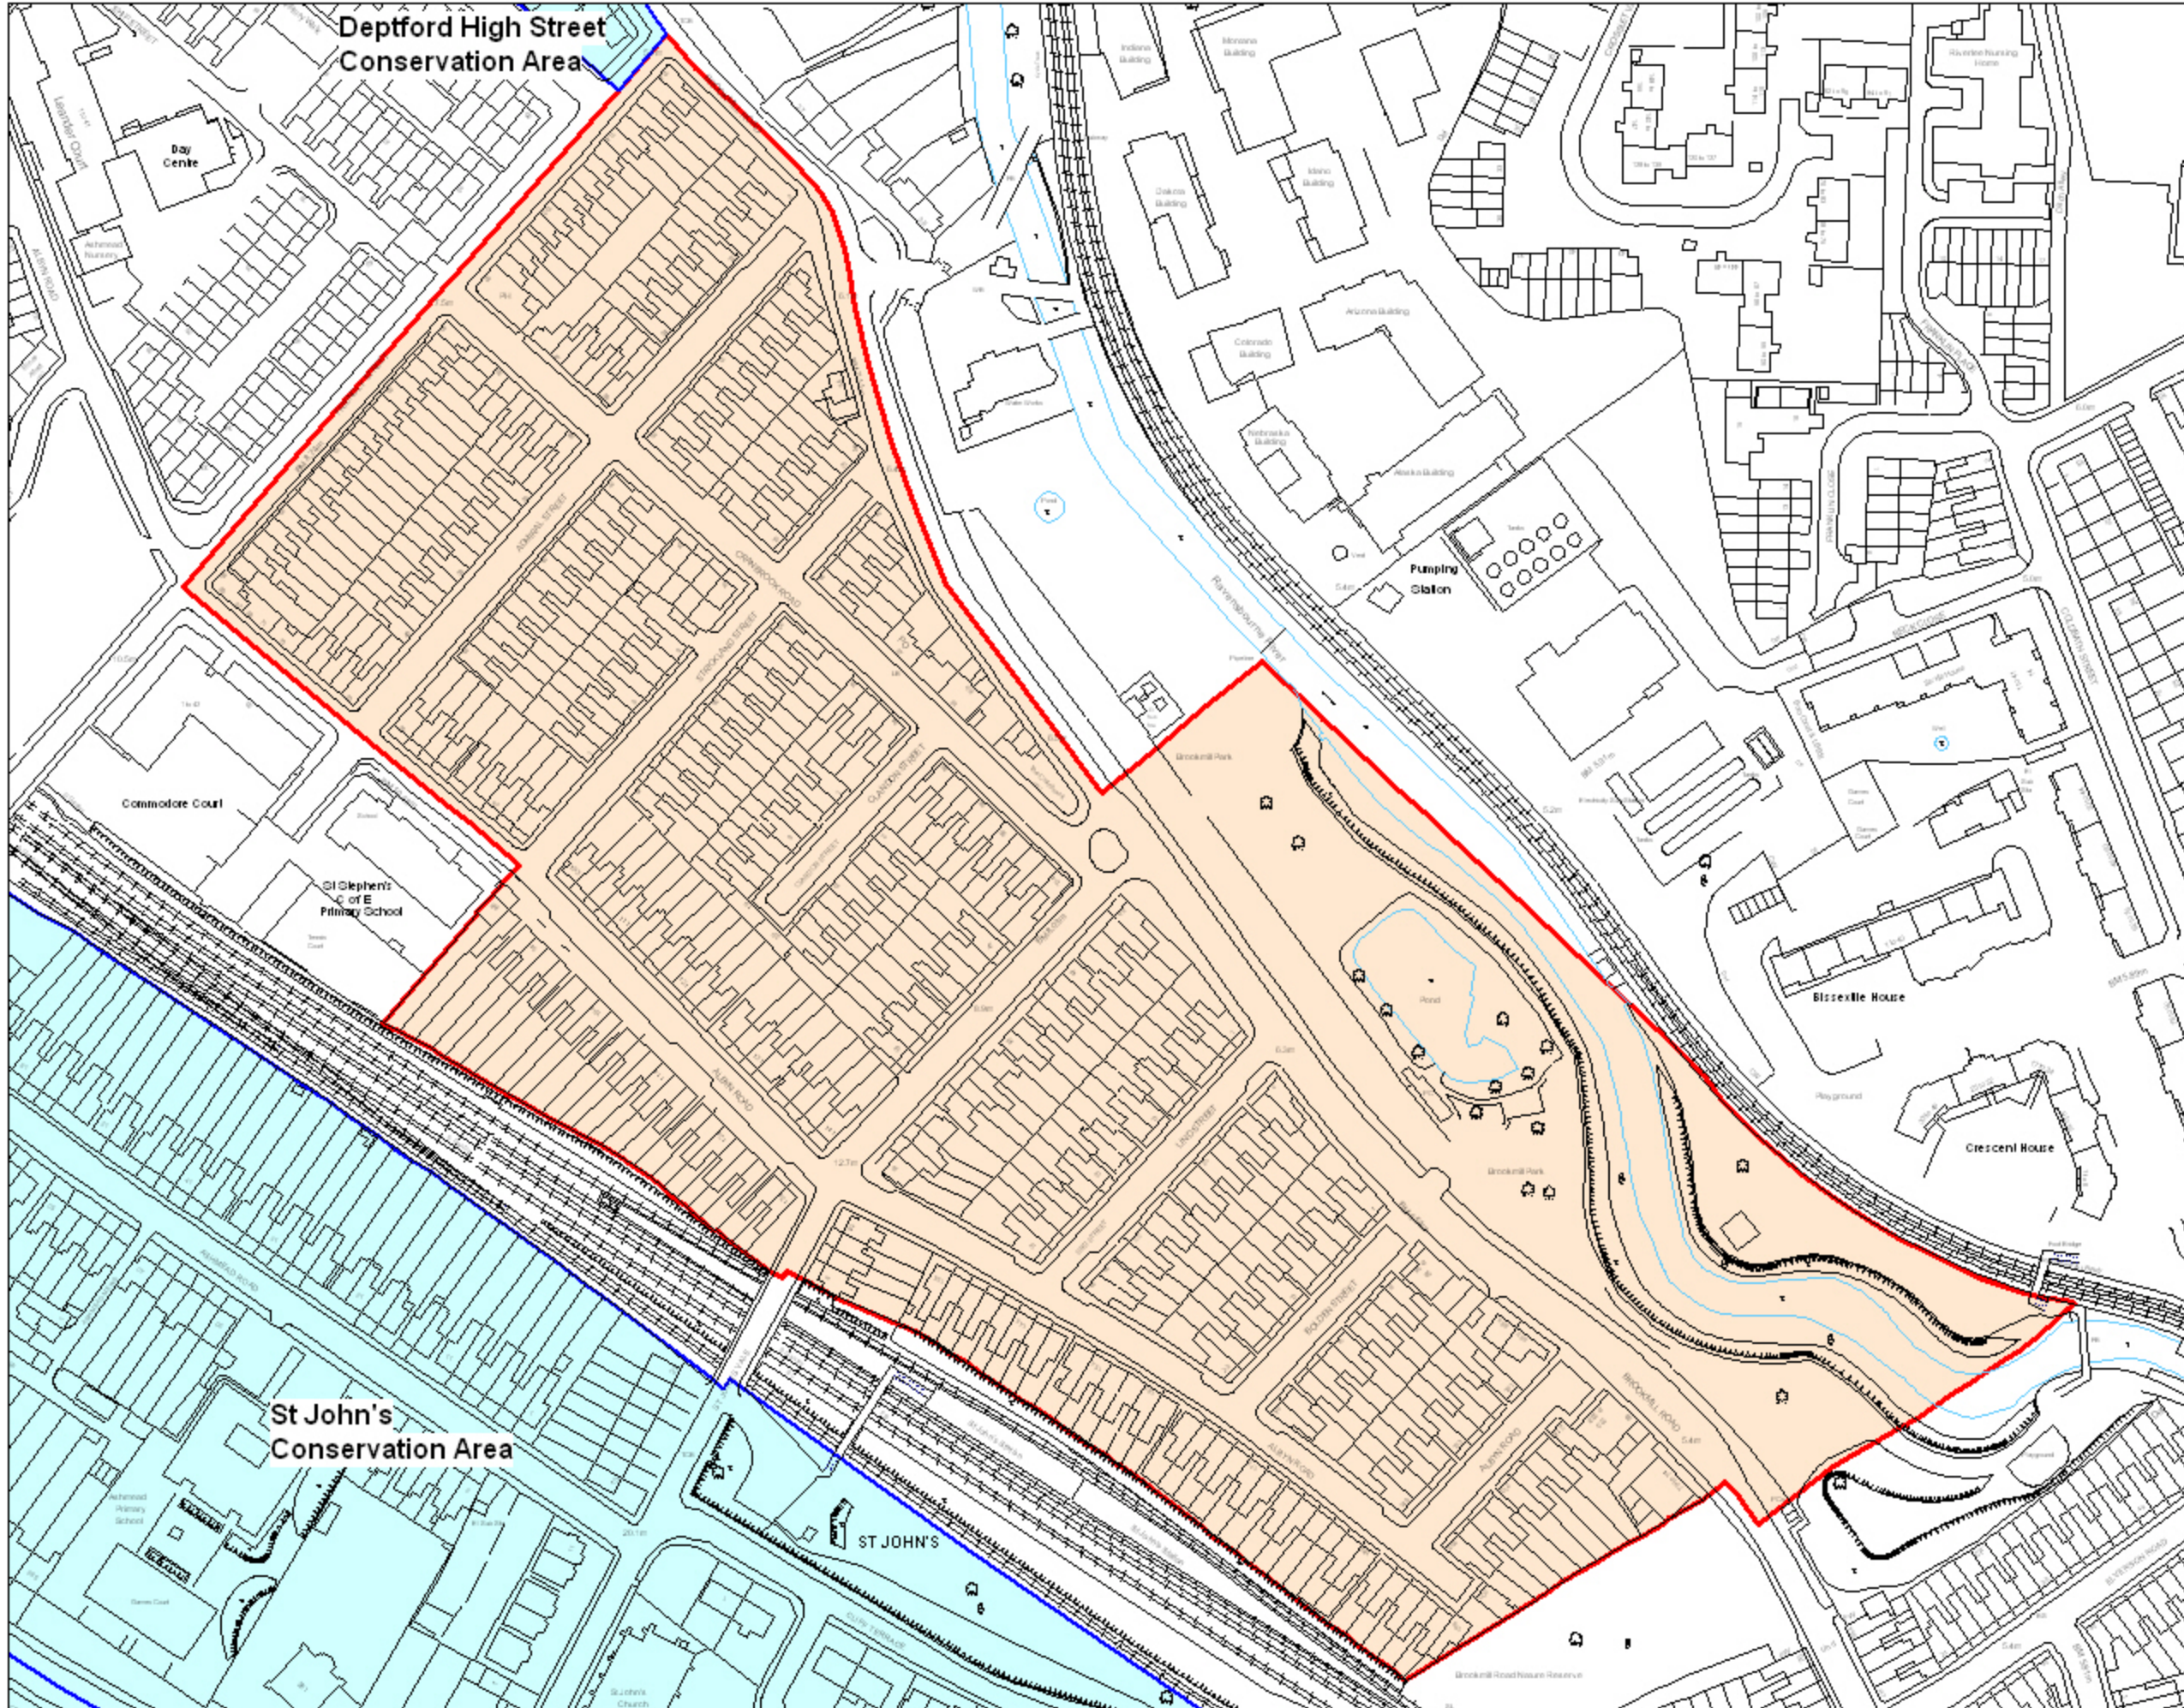

Brookmill Road Conservation Area

-  Conservation Area
-  Adjoining Conservation Area

Designation: 1972
Appraisal: 1998
Article 4 (2): Yes, 1998, entire CA
Area: 10.80ha