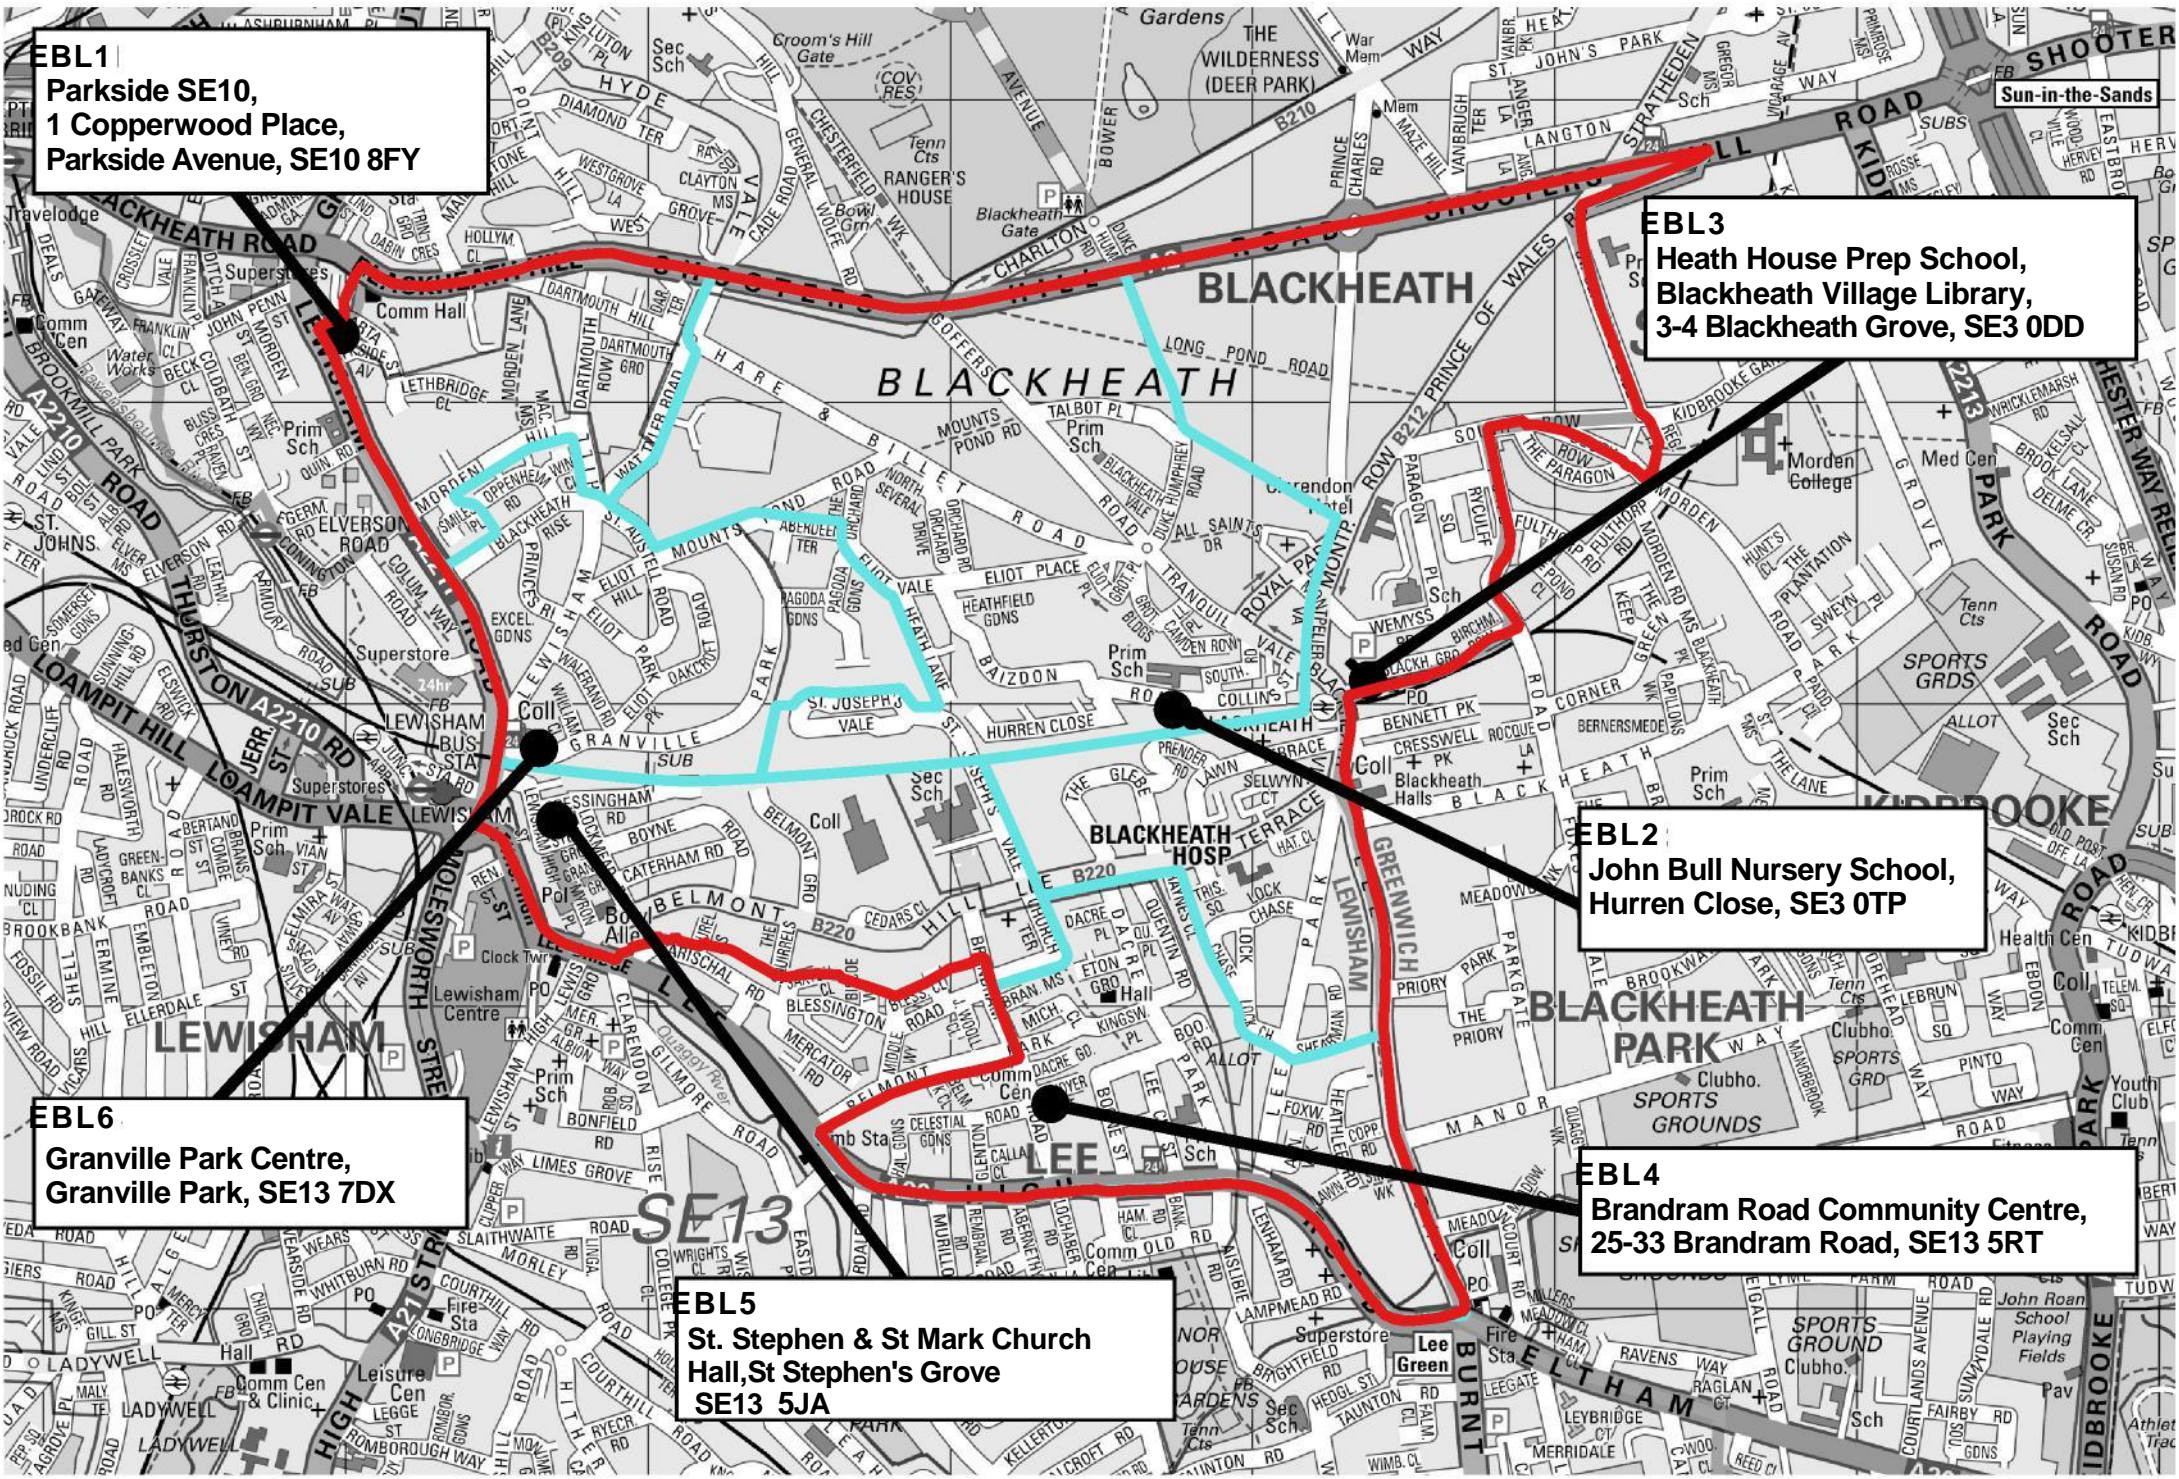

# BLACKHEATH WARD

**EBL1**  
Parkside SE10,  
1 Copperwood Place,  
Parkside Avenue, SE10 8FY

**EBL3**  
Heath House Prep School,  
Blackheath Village Library,  
3-4 Blackheath Grove, SE3 0DD

**EBL2**  
John Bull Nursery School,  
Hurren Close, SE3 0TP

**EBL6**  
Granville Park Centre,  
Granville Park, SE13 7DX

**EBL4**  
Brandram Road Community Centre,  
25-33 Brandram Road, SE13 5RT

**EBL5**  
St. Stephen & St Mark Church  
Hall, St Stephen's Grove  
SE13 5JA