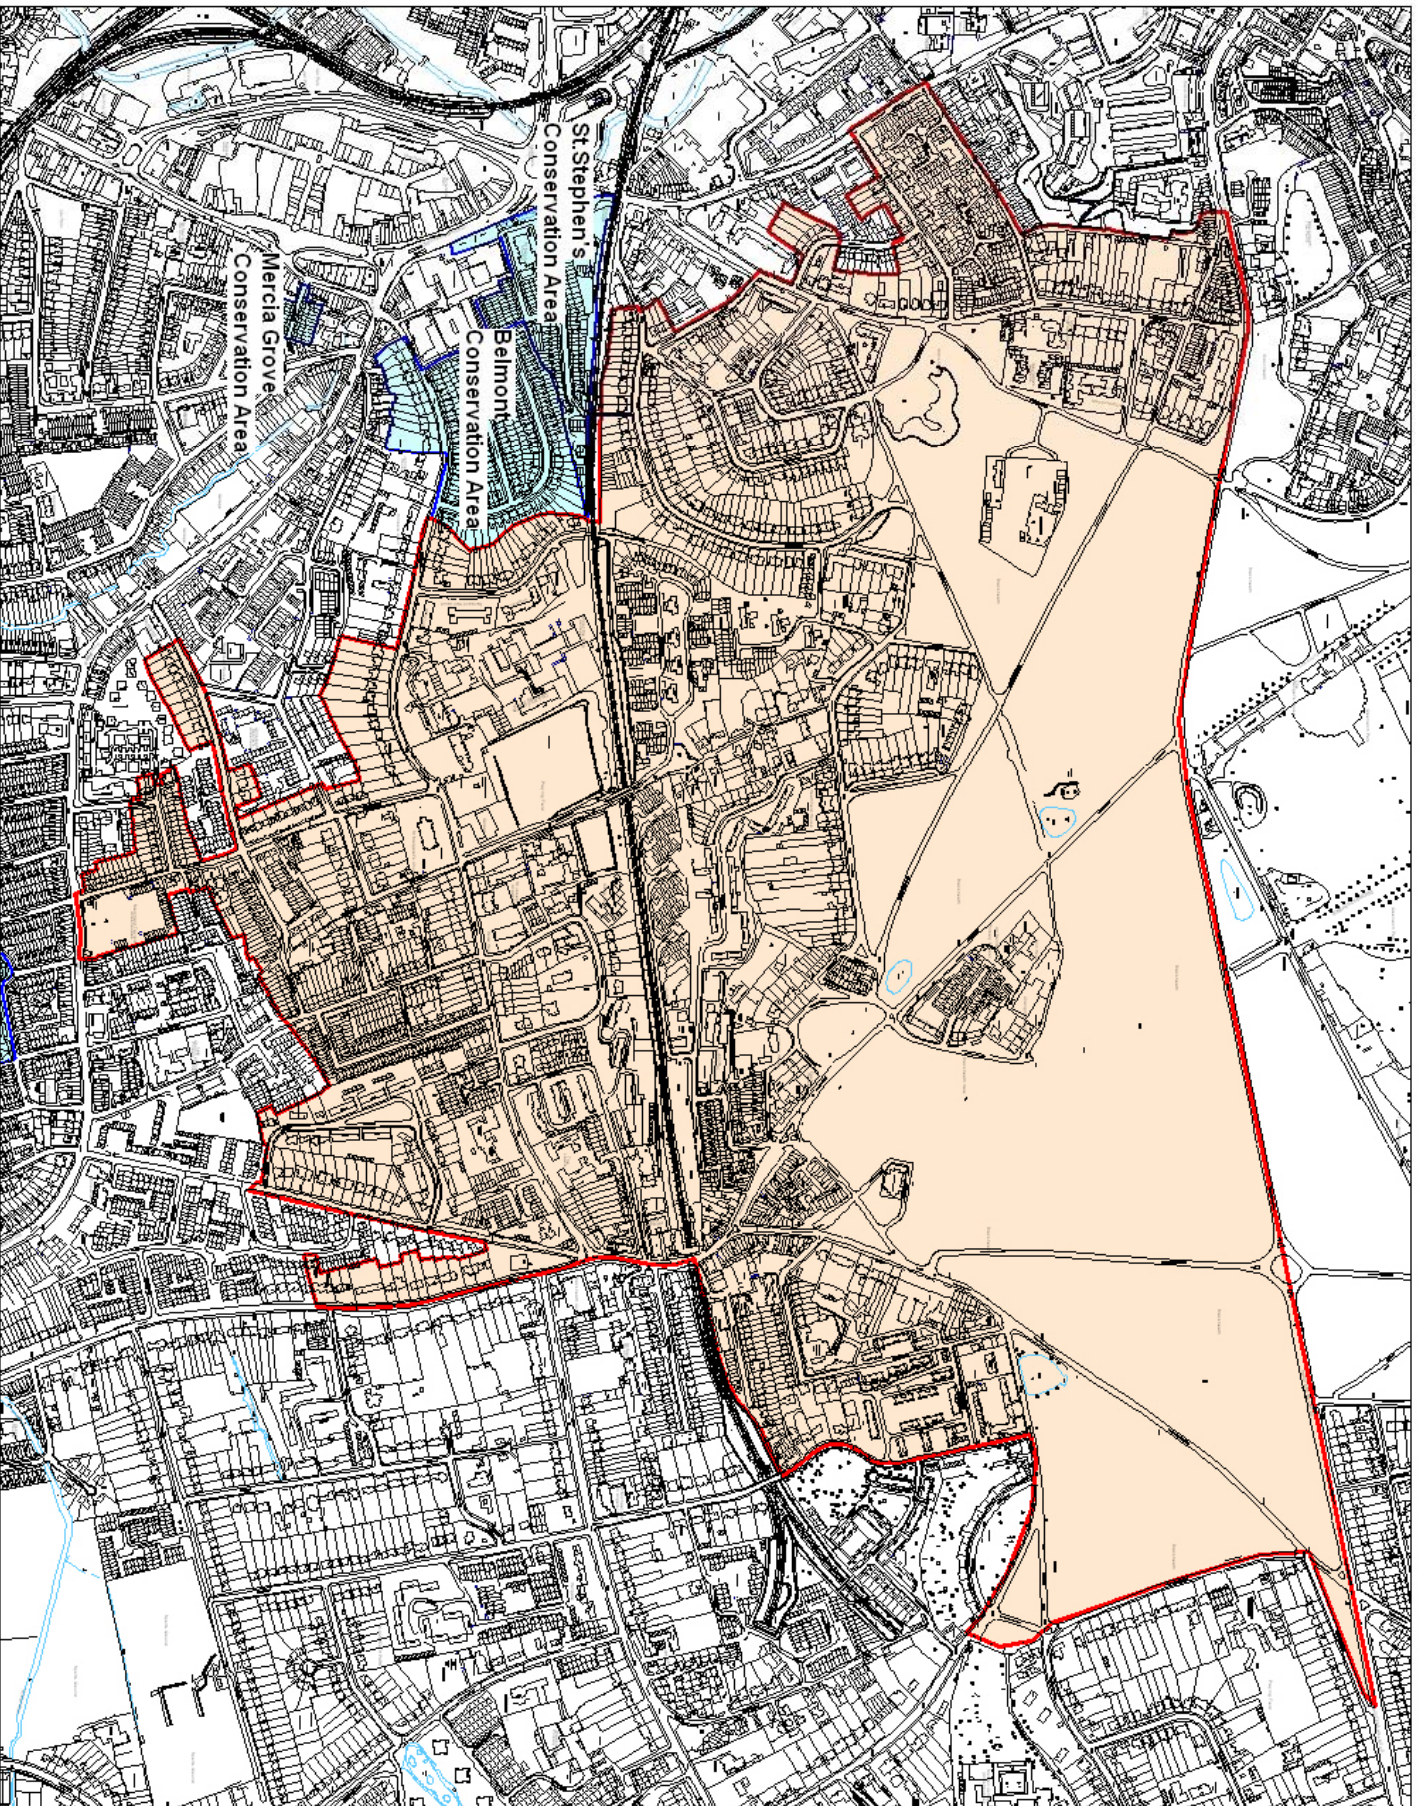

Blackheath Conservation Area

Conservation Area

Adjoining
Conservation Area

Designation: 1968
Latest Extension: 2001
Appraisal: 2007
Article 4 (2): Yes,
certain streets only
Area: 181.7ha